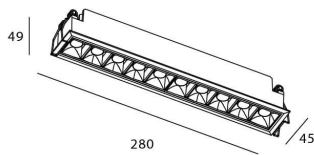

Star

Lavov downlight from the family STAR with a power of 20W and an optics Wall Washer . CCT 3000K. With a total lumen output of 1400lm and a luminous efficiency of 70lm/W.DALI driver. Made in die cast aluminum and finished in White color. .

Item code	86.D029.4343.01
Product type	Indoor
Category	Downlights
Family	STAR
Subfamily	Star
Pictograms	

Scheme

Product	
Real power (W)	20
Real luminous flux (Lm)	1400
Luminous efficiency (Lm/W)	70
Beam angle (°)	Wall Washer
Life time (h)	50000 h L80B10
IP	20
Electrical class insulation	Clas II
Colour	White
Control gear included	Yes
Control gear	DALI
Flicker Free	Yes
Light source	LED
Type of LED	COB
Colour temperature (K)	3000
Colour consistency (SDCM)	SDCM<3
CRI	90