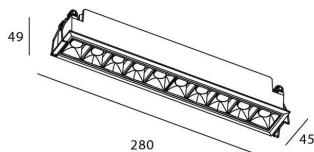

Star

Lavov downlight from the family STAR with a power of 20W and an optics Wall Washer . CCT 3000K. With a total lumen output of 1400lm and a luminous efficiency of 70lm/W.DALI driver. Made in die cast aluminum and finished in White color. .

Item code	86.D029.4343.01
Product type	Indoor
Category	Downlights
Family	STAR
Subfamily	Star
Pictograms	

Scheme

Product

Real power (W)	20
Real luminous flux (Lm)	1400
Luminous efficiency (Lm/W)	70
Beam angle (°)	Wall Washer
Life time (h)	50000 h L80B10
IP	20
Electrical class insulation	Clas II
Colour	White
Control gear included	Yes
Control gear	DALI
Flicker Free	Yes
Light source	LED
Type of LED	COB
Colour temperature (K)	3000
Colour consistency (SDCM)	SDCM<3
CRI	90