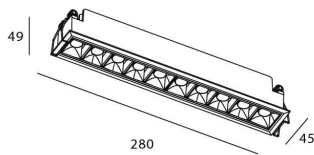

### Star

Lavov downlight from the family STAR with a power of 20W and an optics Wall Washer . CCT 3000K. With a total lumen output of 1400lm and a luminous efficiency of 70lm/W.DALI driver. Made in die cast aluminum and finished in White color. .

### Scheme

<b>Product</b>	
<b>Real power (W)</b>	<b>20</b>
<b>Real luminous flux (Lm)</b>	<b>1400</b>
<b>Luminous efficiency (Lm/W)</b>	<b>70</b>
<b>Beam angle (°)</b>	<b>Wall Washer</b>
<b>Life time (h)</b>	<b>50000 h L80B10</b>
<b>IP</b>	<b>20</b>
<b>Electrical class insulation</b>	<b>Clas II</b>
<b>Colour</b>	<b>White</b>
<b>Control gear included</b>	<b>Yes</b>
<b>Control gear</b>	<b>DALI</b>
<b>Flicker Free</b>	<b>Yes</b>
<b>Light source</b>	<b>LED</b>
<b>Type of LED</b>	<b>COB</b>
<b>Colour temperature (K)</b>	<b>3000</b>
<b>Colour consistency (SDCM)</b>	<b>SDCM&lt;3</b>
<b>CRI</b>	<b>90</b>