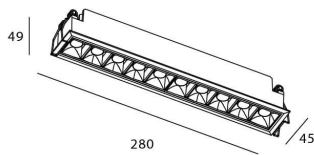

### Star

Lavov downlight from the family STAR with a power of 20W and an optics Wall Washer . CCT 3000K. With a total lumen output of 1400lm and a luminous efficiency of 70lm/W.DALI driver. Made in die cast aluminum and finished in Black color. .

### Scheme

<b>Product</b>	
<b>Real power (W)</b>	<b>20</b>
<b>Real luminous flux (Lm)</b>	<b>1400</b>
<b>Luminous efficiency (Lm/W)</b>	<b>70</b>
<b>Beam angle (°)</b>	<b>Wall Washer</b>
<b>Life time (h)</b>	<b>50000 h L80B10</b>
<b>IP</b>	<b>20</b>
<b>Electrical class insulation</b>	<b>Clas II</b>
<b>Colour</b>	<b>Black</b>
<b>Control gear included</b>	<b>Yes</b>
<b>Control gear</b>	<b>DALI</b>
<b>Flicker Free</b>	<b>Yes</b>
<b>Light source</b>	<b>LED</b>
<b>Type of LED</b>	<b>COB</b>
<b>Colour temperature (K)</b>	<b>3000</b>
<b>Colour consistency (SDCM)</b>	<b>SDCM&lt;3</b>
<b>CRI</b>	<b>90</b>