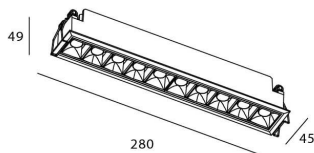

Star

Lavov downlight from the family STAR with a power of 20W and an optics Wall Washer . CCT 3000K. With a total lumen output of 1400lm and a luminous efficiency of 70lm/W.DALI driver. Made in die cast aluminum and finished in Black color. .

Item code	86.D029.4343.02
Product type	Indoor
Category	Downlights
Family	STAR
Subfamily	Star
Pictograms	

Scheme

Product	
Real power (W)	20
Real luminous flux (Lm)	1400
Luminous efficiency (Lm/W)	70
Beam angle (°)	Wall Washer
Life time (h)	50000 h L80B10
IP	20
Electrical class insulation	Clas II
Colour	Black
Control gear included	Yes
Control gear	DALI
Flicker Free	Yes
Light source	LED
Type of LED	COB
Colour temperature (K)	3000
Colour consistency (SDCM)	SDCM<3
CRI	90