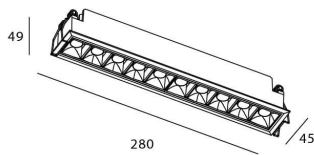

Scheme

Product	
Real power (W)	20
Real luminous flux (Lm)	1400
Luminous efficiency (Lm/W)	70
Beam angle (°)	Wall Washer
Life time (h)	50000 h L80B10
IP	20
Electrical class insulation	Clas II
Colour	Black
Control gear included	Yes
Control gear	DALI
Flicker Free	Yes
Light source	LED
Type of LED	COB
Colour temperature (K)	3000
Colour consistency (SDCM)	SDCM<3
CRI	90