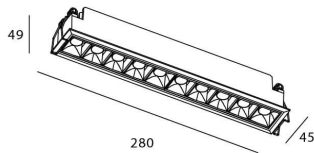

Star

Lavov downlight from the family STAR with a power of 20W and an optics Wall Washer . CCT 3000K. With a total lumen output of 1400lm and a luminous efficiency of 70lm/W.DALI driver. Made in die cast aluminum and finished in Black color. .

Item code	86.D029.4343.02
Product type	Indoor
Category	Downlights
Family	STAR
Subfamily	Star
Pictograms	

Scheme

Product

Real power (W)	20
Real luminous flux (Lm)	1400
Luminous efficiency (Lm/W)	70
Beam angle (°)	Wall Washer
Life time (h)	50000 h L80B10
IP	20
Electrical class insulation	Clas II
Colour	Black
Control gear included	Yes
Control gear	DALI
Flicker Free	Yes
Light source	LED
Type of LED	COB
Colour temperature (K)	3000
Colour consistency (SDCM)	SDCM<3
CRI	90