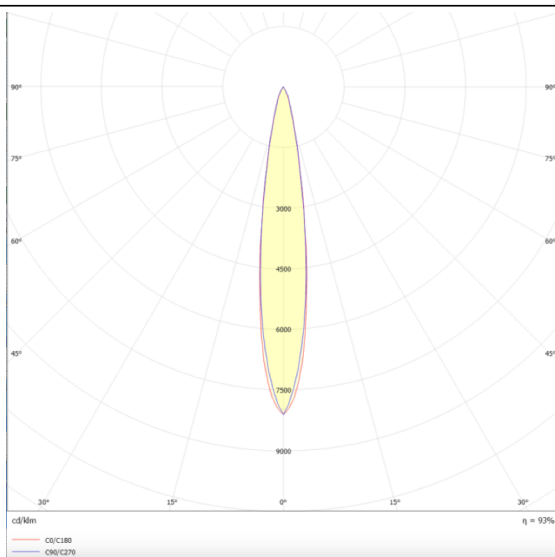

Scheme

Photometry

Star

Lavov downlight from the family STAR with a power of 20W and an optics 15 degrees . CCT 4000K. With a total lumen output of 1400lm and a luminous efficiency of 70lm/W.DALI driver. Made in die cast aluminum and finished in White color. UGR19.

Item code	86.D029.4413.01
Product type	Indoor
Category	Downlights
Family	STAR
Subfamily	Star
Pictograms	

Product	
Real power (W)	20
Real luminous flux (Lm)	1400
Luminous efficiency (Lm/W)	70
Beam angle (º)	15
Life time (h)	50000 h L80B10
IP	20
Electrical class insulation	Clas II
Colour	White
U. G. R	UGR<19
Control gear included	Yes
Control gear	DALI
Flicker Free	Yes
Light source	LED
Type of LED	COB
Colour temperature (K)	4000
Colour consistency (SDCM)	SDCM<3
CRI	90