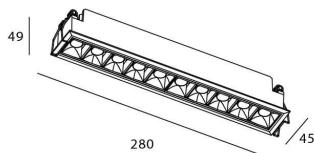

Star

Lavov downlight from the family STAR with a power of 20W and an optics 15 degrees . CCT 4000K. With a total lumen output of 1400lm and a luminous efficiency of 70lm/W.DALI driver. Made in die cast aluminum and finished in Black color. UGR

Item code 86.D029.4413.02

Product type Indoor

Category Downlights

Family STAR

Subfamily Star

Pictograms

Product

Real power (W) 20

Real luminous flux (Lm) 1400

Luminous efficiency (Lm/W) 70

Beam angle (°) 15

Life time (h) 50000 h L80B10

IP 20

Electrical class insulation Clas II

Colour Black

U. G. R UGR<19

Control gear included Yes

Control gear DALI

Flicker Free Yes

Light source LED

Type of LED COB

Colour temperature (K) 4000

Colour consistency (SDCM) SDCM<3

CRI 90

Scheme

Photometry