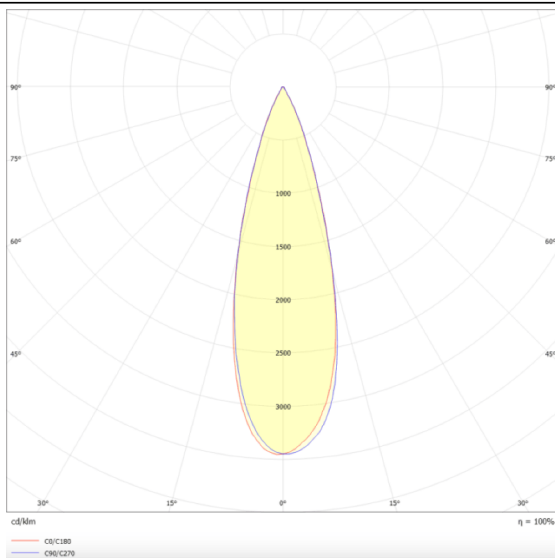

Photometry

Item code	86.D029.4423.01
Product type	Indoor
Category	Downlights
Family	STAR
Subfamily	Star
Pictograms	

Product

Real power (W)	20
Real luminous flux (Lm)	1400
Luminous efficiency (Lm/W)	70
Beam angle (°)	30
Life time (h)	50000 h L80B10
IP	20
Electrical class insulation	Clas II
Colour	White
U. G. R	UGR19
Control gear included	Yes
Control gear	DALI
Flicker Free	Yes
Light source	LED
Type of LED	COB
Colour temperature (K)	4000
Colour consistency (SDCM)	SDCM3
CRI	90