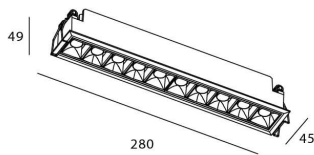

Star

Lavov downlight from the family STAR with a power of 20W and an optics 30 degrees . CCT 4000K. With a total lumen output of 1400lm and a luminous efficiency of 70lm/W.DALI driver. Made in die cast aluminum and finished in White color. UGR

Item code 86.D029.4423.01

Product type Indoor

Category Downlights

Family STAR

Subfamily Star

Pictograms

Product

Real power (W) 20

Real luminous flux (Lm) 1400

Luminous efficiency (Lm/W) 70

Beam angle (°) 30

Life time (h) 50000 h L80B10

IP 20

Electrical class insulation Clas II

Colour White

U. G. R UGR<19

Control gear included Yes

Control gear DALI

Flicker Free Yes

Light source LED

Type of LED COB

Colour temperature (K) 4000

Colour consistency (SDCM) SDCM<3

CRI 90

Scheme

Photometry