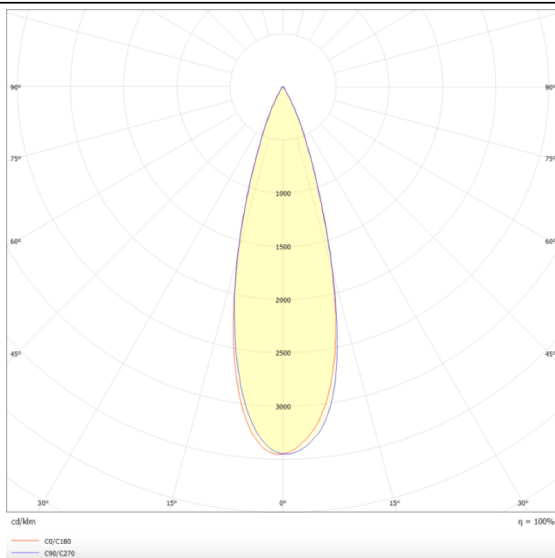

Scheme

Photometry

Star

Lavov downlight from the family STAR with a power of 20W and an optics 30 degrees . CCT 4000K. With a total lumen output of 1400lm and a luminous efficiency of 70lm/W.DALI driver. Made in die cast aluminum and finished in White color. UGR19.

Item code	86.D029.4423.01
Product type	Indoor
Category	Downlights
Family	STAR
Subfamily	Star
Pictograms	

Product	
Real power (W)	20
Real luminous flux (Lm)	1400
Luminous efficiency (Lm/W)	70
Beam angle (º)	30
Life time (h)	50000 h L80B10
IP	20
Electrical class insulation	Clas II
Colour	White
U. G. R	UGR<19
Control gear included	Yes
Control gear	DALI
Flicker Free	Yes
Light source	LED
Type of LED	COB
Colour temperature (K)	4000
Colour consistency (SDCM)	SDCM<3
CRI	90