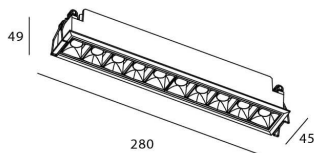

Star

Lavov downlight from the family STAR with a power of 20W and an optics 30 degrees . CCT 4000K. With a total lumen output of 1400lm and a luminous efficiency of 70lm/W.DALI driver. Made in die cast aluminum and finished in Black color. UGR

Item code 86.D029.4423.02

Product type Indoor

Category Downlights

Family STAR

Subfamily Star

Pictograms

Product

Real power (W) 20

Real luminous flux (Lm) 1400

Luminous efficiency (Lm/W) 70

Beam angle (°) 30

Life time (h) 50000 h L80B10

IP 20

Electrical class insulation Clas II

Colour Black

U. G. R UGR<19

Control gear included Yes

Control gear DALI

Flicker Free Yes

Light source LED

Type of LED COB

Colour temperature (K) 4000

Colour consistency (SDCM) SDCM<3

CRI 90

Scheme

Photometry