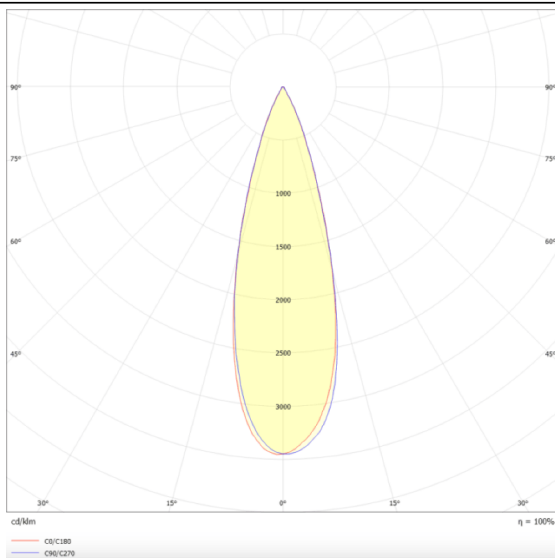

Star

Lavov downlight from the family STAR with a power of 20W and an optics 30 degrees . CCT 4000K. With a total lumen output of 1400lm and a luminous efficiency of 70lm/W.DALI driver. Made in die cast aluminum and finished in Black color. UGR19.

Scheme

Photometry

Item code	86.D029.4423.02
Product type	Indoor
Category	Downlights
Family	STAR
Subfamily	Star
Pictograms	

Product

Real power (W)	20
Real luminous flux (Lm)	1400
Luminous efficiency (Lm/W)	70
Beam angle (º)	30
Life time (h)	50000 h L80B10
IP	20
Electrical class insulation	Clas II
Colour	Black
U. G. R	UGR<19
Control gear included	Yes
Control gear	DALI
Flicker Free	Yes
Light source	LED
Type of LED	COB
Colour temperature (K)	4000
Colour consistency (SDCM)	SDCM<3
CRI	90