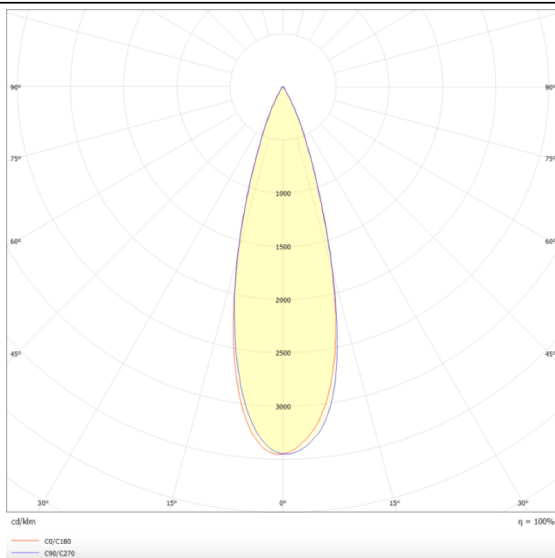

Scheme

Photometry

Star

Lavov downlight from the family STAR with a power of 20W and an optics 30 degrees . CCT 4000K. With a total lumen output of 1400lm and a luminous efficiency of 70lm/W.DALI driver. Made in die cast aluminum and finished in Black color. UGR19.

Item code	86.D029.4423.02
Product type	Indoor
Category	Downlights
Family	STAR
Subfamily	Star
Pictograms	

Product

Real power (W)	20
Real luminous flux (Lm)	1400
Luminous efficiency (Lm/W)	70
Beam angle (°)	30
Life time (h)	50000 h L80B10
IP	20
Electrical class insulation	Clas II
Colour	Black
U. G. R	UGR19
Control gear included	Yes
Control gear	DALI
Flicker Free	Yes
Light source	LED
Type of LED	COB
Colour temperature (K)	4000
Colour consistency (SDCM)	SDCM3
CRI	90