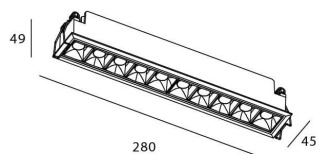

Star

Lavov downlight from the family STAR with a power of 20W and an optics 30 degrees . CCT 4000K. With a total lumen output of 1400lm and a luminous efficiency of 70lm/W.DALI driver. Made in die cast aluminum and finished in Black color. UGR

Item code 86.D029.4423.02

Product type Indoor

Category Downlights

Family STAR

Subfamily Star

Pictograms

Product

Real power (W) 20

Real luminous flux (Lm) 1400

Luminous efficiency (Lm/W) 70

Beam angle (°) 30

Life time (h) 50000 h L80B10

IP 20

Electrical class insulation Clas II

Colour Black

U. G. R UGR<19

Control gear included Yes

Control gear DALI

Flicker Free Yes

Light source LED

Type of LED COB

Colour temperature (K) 4000

Colour consistency (SDCM) SDCM<3

CRI 90

Scheme

Photometry