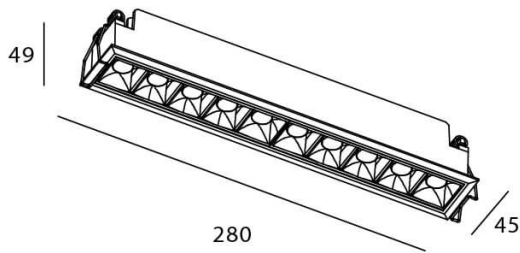

### Star

Lavov downlight from the family STAR with a power of 20W and an optics 45 degrees . CCT 4000K. With a total lumen output of 1400lm and a luminous efficiency of 70lm/W.ON/OFF driver. Made in die cast aluminum and finished in White color. UGR19.

### Scheme

Product	
Real power (W)	20
Real luminous flux (Lm)	1400
Luminous efficiency (Lm/W)	70
Beam angle (°)	45
Life time (h)	50000 h L80B10
IP	20
Electrical class insulation	Clas II
Colour	White
U. G. R	UGR19
Control gear included	Yes
Control gear	ON/OFF
Flicker Free	Yes
Light source	LED
Type of LED	COB
Colour temperature (K)	4000
Colour consistency (SDCM)	SDCM3
CRI	90