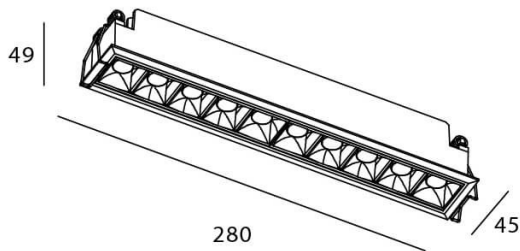

Star

Lavov downlight from the family STAR with a power of 20W and an optics 45 degrees . CCT 4000K. With a total lumen output of 1400lm and a luminous efficiency of 70lm/W.ON/OFF driver. Made in die cast aluminum and finished in White color. UGR19.

Item code	86.D029.4431.01
Product type	Indoor
Category	Downlights
Family	STAR
Subfamily	Star
Pictograms	

Scheme

Product	
Real power (W)	20
Real luminous flux (Lm)	1400
Luminous efficiency (Lm/W)	70
Beam angle (º)	45
Life time (h)	50000 h L80B10
IP	20
Electrical class insulation	Clas II
Colour	White
U. G. R	UGR<19
Control gear included	Yes
Control gear	ON/OFF
Flicker Free	Yes
Light source	LED
Type of LED	COB
Colour temperature (K)	4000
Colour consistency (SDCM)	SDCM<3
CRI	90