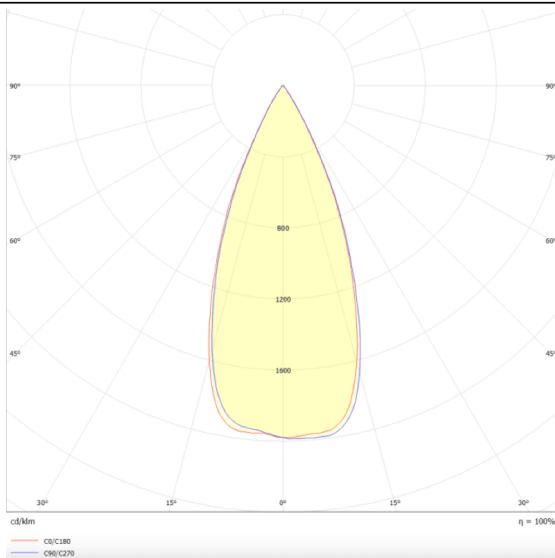

Star

Lavov downlight from the family STAR with a power of 20W and an optics 45 degrees . CCT 4000K. With a total lumen output of 1400lm and a luminous efficiency of 70lm/W.DALI driver. Made in die cast aluminum and finished in White color. UGR19.

Scheme

Photometry

Item code	86.D029.4433.01
Product type	Indoor
Category	Downlights
Family	STAR
Subfamily	Star
Pictograms	

Product	
Real power (W)	20
Real luminous flux (Lm)	1400
Luminous efficiency (Lm/W)	70
Beam angle (º)	45
Life time (h)	50000 h L80B10
IP	20
Electrical class insulation	Clas II
Colour	White
U. G. R	UGR<19
Control gear included	Yes
Control gear	DALI
Flicker Free	Yes
Light source	LED
Type of LED	COB
Colour temperature (K)	4000
Colour consistency (SDCM)	SDCM<3
CRI	90