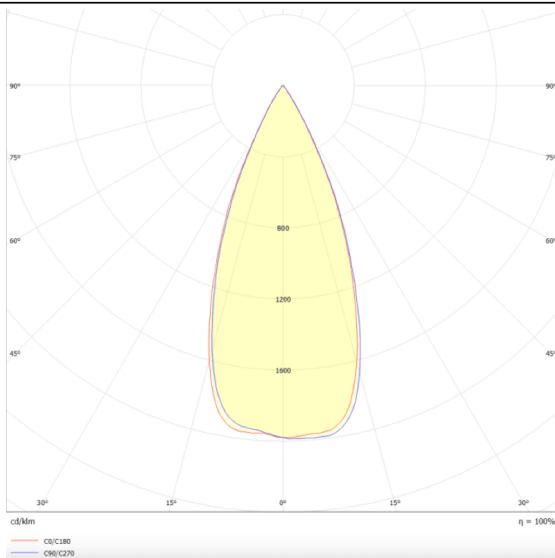

Star

Lavov downlight from the family STAR with a power of 20W and an optics 45 degrees . CCT 4000K. With a total lumen output of 1400lm and a luminous efficiency of 70lm/W.DALI driver. Made in die cast aluminum and finished in Black color. UGR19.

Scheme

Photometry

Item code	86.D029.4433.02
Product type	Indoor
Category	Downlights
Family	STAR
Subfamily	Star
Pictograms	

Product	
Real power (W)	20
Real luminous flux (Lm)	1400
Luminous efficiency (Lm/W)	70
Beam angle (&ordm;)	45
Life time (h)	50000 h L80B10
IP	20
Electrical class insulation	Clas II
Colour	Black
U. G. R	UGR<19
Control gear included	Yes
Control gear	DALI
Flicker Free	Yes
Light source	LED
Type of LED	COB
Colour temperature (K)	4000
Colour consistency (SDCM)	SDCM<3
CRI	90