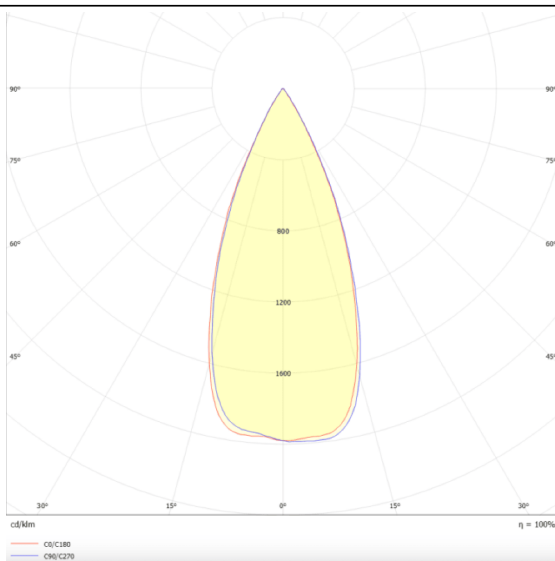

Star

Lavov downlight from the family STAR with a power of 20W and an optics 45 degrees . CCT 4000K. With a total lumen output of 1400lm and a luminous efficiency of 70lm/W.DALI driver. Made in die cast aluminum and finished in Black color. UGR19.

Scheme

Photometry

Item code	86.D029.4433.02
Product type	Indoor
Category	Downlights
Family	STAR
Subfamily	Star
Pictograms	

Product

Real power (W)	20
Real luminous flux (Lm)	1400
Luminous efficiency (Lm/W)	70
Beam angle (°)	45
Life time (h)	50000 h L80B10
IP	20
Electrical class insulation	Clas II
Colour	Black
U. G. R	UGR19
Control gear included	Yes
Control gear	DALI
Flicker Free	Yes
Light source	LED
Type of LED	COB
Colour temperature (K)	4000
Colour consistency (SDCM)	SDCM3
CRI	90