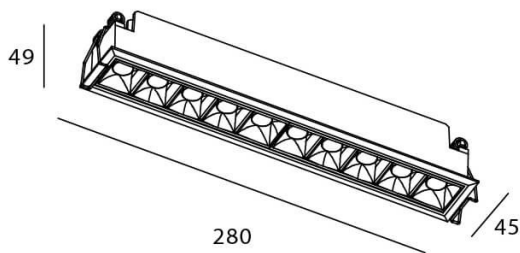

### Star

Lavov downlight from the family STAR with a power of 20W and an optics Wall Washer . CCT 4000K. With a total lumen output of 1400lm and a luminous efficiency of 70lm/W.ON/OFF driver. Made in die cast aluminum and finished in White color. .

### Scheme

Product	
Real power (W)	20
Real luminous flux (Lm)	1400
Luminous efficiency (Lm/W)	70
Beam angle (°)	Wall Washer
Life time (h)	50000 h L80B10
IP	20
Electrical class insulation	Clas II
Colour	White
Control gear included	Yes
Control gear	ON/OFF
Flicker Free	Yes
Light source	LED
Type of LED	COB
Colour temperature (K)	4000
Colour consistency (SDCM)	SDCM3
CRI	90