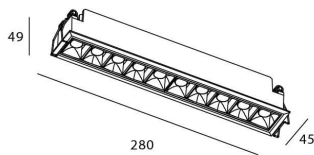

Star

Lavov downlight from the family STAR with a power of 20W and an optics Wall Washer . CCT 4000K. With a total lumen output of 1400lm and a luminous efficiency of 70lm/W.ON/OFF driver. Made in die cast aluminum and finished in White color. .

Item code	86.D029.4441.01
Product type	Indoor
Category	Downlights
Family	STAR
Subfamily	Star

Pictograms

Scheme

Product

Real power (W)	20
Real luminous flux (Lm)	1400
Luminous efficiency (Lm/W)	70
Beam angle (°)	Wall Washer
Life time (h)	50000 h L80B10
IP	20
Electrical class insulation	Clas II
Colour	White
Control gear included	Yes
Control gear	ON/OFF
Flicker Free	Yes
Light source	LED
Type of LED	COB
Colour temperature (K)	4000
Colour consistency (SDCM)	SDCM<3
CRI	90