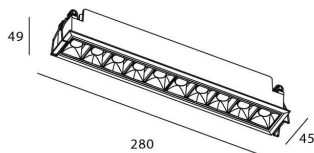

Star

Lavov downlight from the family STAR with a power of 20W and an optics Wall Washer . CCT 4000K. With a total lumen output of 1400lm and a luminous efficiency of 70lm/W.ON/OFF driver. Made in die cast aluminum and finished in White color. .

Item code	86.D029.4441.01
Product type	Indoor
Category	Downlights
Family	STAR
Subfamily	Star
Pictograms	

Scheme

Product	
Real power (W)	20
Real luminous flux (Lm)	1400
Luminous efficiency (Lm/W)	70
Beam angle (°)	Wall Washer
Life time (h)	50000 h L80B10
IP	20
Electrical class insulation	Clas II
Colour	White
Control gear included	Yes
Control gear	ON/OFF
Flicker Free	Yes
Light source	LED
Type of LED	COB
Colour temperature (K)	4000
Colour consistency (SDCM)	SDCM<3
CRI	90