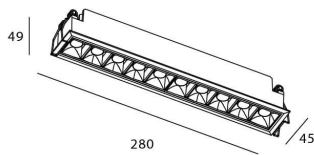

Star

Lavov downlight from the family STAR with a power of 20W and an optics Wall Washer . CCT 4000K. With a total lumen output of 1400lm and a luminous efficiency of 70lm/W.ON/OFF driver. Made in die cast aluminum and finished in White color. .

Item code	86.D029.4441.01
Product type	Indoor
Category	Downlights
Family	STAR
Subfamily	Star
Pictograms	

Scheme

Product	
Real power (W)	20
Real luminous flux (Lm)	1400
Luminous efficiency (Lm/W)	70
Beam angle (°)	Wall Washer
Life time (h)	50000 h L80B10
IP	20
Electrical class insulation	Clas II
Colour	White
Control gear included	Yes
Control gear	ON/OFF
Flicker Free	Yes
Light source	LED
Type of LED	COB
Colour temperature (K)	4000
Colour consistency (SDCM)	SDCM<3
CRI	90