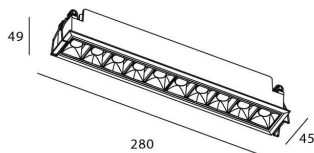

Star

Lavov downlight from the family STAR with a power of 20W and an optics Wall Washer . CCT 4000K. With a total lumen output of 1400lm and a luminous efficiency of 70lm/W.ON/OFF driver. Made in die cast aluminum and finished in Black color. .

Item code	86.D029.4441.02
Product type	Indoor
Category	Downlights
Family	STAR
Subfamily	Star
Pictograms	

Scheme

Product	
Real power (W)	20
Real luminous flux (Lm)	1400
Luminous efficiency (Lm/W)	70
Beam angle (°)	Wall Washer
Life time (h)	50000 h L80B10
IP	20
Electrical class insulation	Clas II
Colour	Black
Control gear included	Yes
Control gear	ON/OFF
Flicker Free	Yes
Light source	LED
Type of LED	COB
Colour temperature (K)	4000
Colour consistency (SDCM)	SDCM<3
CRI	90