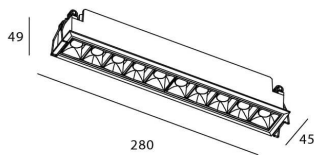

Star

Lavov downlight from the family STAR with a power of 20W and an optics Wall Washer . CCT 4000K. With a total lumen output of 1400lm and a luminous efficiency of 70lm/W.ON/OFF driver. Made in die cast aluminum and finished in Black color. .

Item code	86.D029.4441.02
Product type	Indoor
Category	Downlights
Family	STAR
Subfamily	Star
Pictograms	

Scheme

Product	
Real power (W)	20
Real luminous flux (Lm)	1400
Luminous efficiency (Lm/W)	70
Beam angle (°)	Wall Washer
Life time (h)	50000 h L80B10
IP	20
Electrical class insulation	Clas II
Colour	Black
Control gear included	Yes
Control gear	ON/OFF
Flicker Free	Yes
Light source	LED
Type of LED	COB
Colour temperature (K)	4000
Colour consistency (SDCM)	SDCM<3
CRI	90