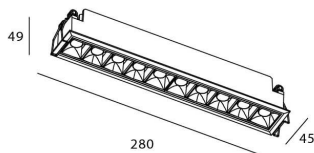

### Star

Lavov downlight from the family STAR with a power of 20W and an optics Wall Washer . CCT 4000K. With a total lumen output of 1400lm and a luminous efficiency of 70lm/W.ON/OFF driver. Made in die cast aluminum and finished in Black color. .

### Scheme

<b>Product</b>	
<b>Real power (W)</b>	<b>20</b>
<b>Real luminous flux (Lm)</b>	<b>1400</b>
<b>Luminous efficiency (Lm/W)</b>	<b>70</b>
<b>Beam angle (°)</b>	<b>Wall Washer</b>
<b>Life time (h)</b>	<b>50000 h L80B10</b>
<b>IP</b>	<b>20</b>
<b>Electrical class insulation</b>	<b>Clas II</b>
<b>Colour</b>	<b>Black</b>
<b>Control gear included</b>	<b>Yes</b>
<b>Control gear</b>	<b>ON/OFF</b>
<b>Flicker Free</b>	<b>Yes</b>
<b>Light source</b>	<b>LED</b>
<b>Type of LED</b>	<b>COB</b>
<b>Colour temperature (K)</b>	<b>4000</b>
<b>Colour consistency (SDCM)</b>	<b>SDCM&lt;3</b>
<b>CRI</b>	<b>90</b>