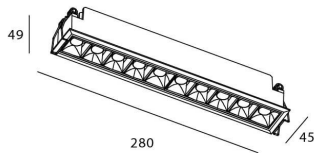

Star

Lavov downlight from the family STAR with a power of 20W and an optics Wall Washer . CCT 4000K. With a total lumen output of 1400lm and a luminous efficiency of 70lm/W.DALI driver. Made in die cast aluminum and finished in White color. .

| | |
|------------------------------------|-----------------------|
| Product | |
| Real power (W) | 20 |
| Real luminous flux (Lm) | 1400 |
| Luminous efficiency (Lm/W) | 70 |
| Beam angle (°) | Wall Washer |
| Life time (h) | 50000 h L80B10 |
| IP | 20 |
| Electrical class insulation | Clas II |
| Colour | White |
| Control gear included | Yes |
| Control gear | DALI |
| Flicker Free | Yes |
| Light source | LED |
| Type of LED | COB |
| Colour temperature (K) | 4000 |
| Colour consistency (SDCM) | SDCM<3 |
| CRI | 90 |