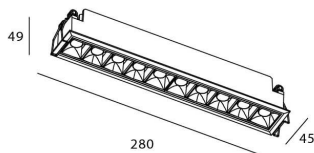

### Star

Lavov downlight from the family STAR with a power of 20W and an optics Wall Washer . CCT 4000K. With a total lumen output of 1400lm and a luminous efficiency of 70lm/W.DALI driver. Made in die cast aluminum and finished in White color. .

### Scheme

<b>Product</b>	
<b>Real power (W)</b>	<b>20</b>
<b>Real luminous flux (Lm)</b>	<b>1400</b>
<b>Luminous efficiency (Lm/W)</b>	<b>70</b>
<b>Beam angle (°)</b>	<b>Wall Washer</b>
<b>Life time (h)</b>	<b>50000 h L80B10</b>
<b>IP</b>	<b>20</b>
<b>Electrical class insulation</b>	<b>Clas II</b>
<b>Colour</b>	<b>White</b>
<b>Control gear included</b>	<b>Yes</b>
<b>Control gear</b>	<b>DALI</b>
<b>Flicker Free</b>	<b>Yes</b>
<b>Light source</b>	<b>LED</b>
<b>Type of LED</b>	<b>COB</b>
<b>Colour temperature (K)</b>	<b>4000</b>
<b>Colour consistency (SDCM)</b>	<b>SDCM&lt;3</b>
<b>CRI</b>	<b>90</b>