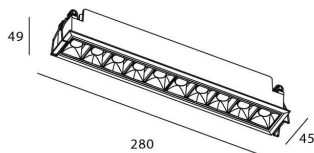

Star

Lavov downlight from the family STAR with a power of 20W and an optics Wall Washer . CCT 4000K. With a total lumen output of 1400lm and a luminous efficiency of 70lm/W.DALI driver. Made in die cast aluminum and finished in White color. .

Item code	86.D029.4443.01
Product type	Indoor
Category	Downlights
Family	STAR
Subfamily	Star
Pictograms	

Scheme

Product	
Real power (W)	20
Real luminous flux (Lm)	1400
Luminous efficiency (Lm/W)	70
Beam angle (°)	Wall Washer
Life time (h)	50000 h L80B10
IP	20
Electrical class insulation	Clas II
Colour	White
Control gear included	Yes
Control gear	DALI
Flicker Free	Yes
Light source	LED
Type of LED	COB
Colour temperature (K)	4000
Colour consistency (SDCM)	SDCM<3
CRI	90