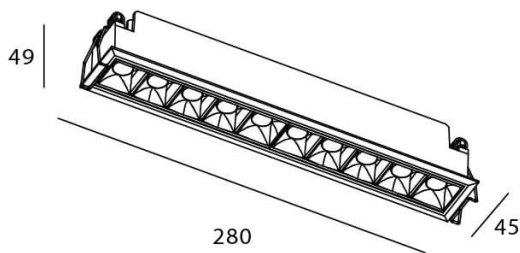

Star

Lavov downlight from the family STAR with a power of 20W and an optics Wall Washer . CCT 4000K. With a total lumen output of 1400lm and a luminous efficiency of 70lm/W.DALI driver. Made in die cast aluminum and finished in White color. .

Item code	86.D029.4443.01
Product type	Indoor
Category	Downlights
Family	STAR
Subfamily	Star
Pictograms	

Scheme

Product	
Real power (W)	20
Real luminous flux (Lm)	1400
Luminous efficiency (Lm/W)	70
Beam angle (°)	Wall Washer
Life time (h)	50000 h L80B10
IP	20
Electrical class insulation	Clas II
Colour	White
Control gear included	Yes
Control gear	DALI
Flicker Free	Yes
Light source	LED
Type of LED	COB
Colour temperature (K)	4000
Colour consistency (SDCM)	SDCM3
CRI	90