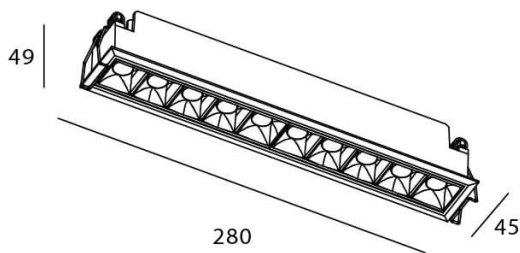

Star

Lavov downlight from the family STAR with a power of 20W and an optics Wall Washer . CCT 4000K. With a total lumen output of 1400lm and a luminous efficiency of 70lm/W.DALI driver. Made in die cast aluminum and finished in Black color. .

Item code	86.D029.4443.02
Product type	Indoor
Category	Downlights
Family	STAR
Subfamily	Star
Pictograms	

Scheme

Product	
Real power (W)	20
Real luminous flux (Lm)	1400
Luminous efficiency (Lm/W)	70
Beam angle (°)	Wall Washer
Life time (h)	50000 h L80B10
IP	20
Electrical class insulation	Clas II
Colour	Black
Control gear included	Yes
Control gear	DALI
Flicker Free	Yes
Light source	LED
Type of LED	COB
Colour temperature (K)	4000
Colour consistency (SDCM)	SDCM<3
CRI	90