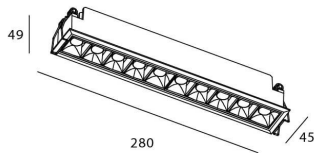

### Star

Lavov downlight from the family STAR with a power of 20W and an optics Wall Washer . CCT 4000K. With a total lumen output of 1400lm and a luminous efficiency of 70lm/W.DALI driver. Made in die cast aluminum and finished in Black color. .

### Scheme

<b>Product</b>	
<b>Real power (W)</b>	<b>20</b>
<b>Real luminous flux (Lm)</b>	<b>1400</b>
<b>Luminous efficiency (Lm/W)</b>	<b>70</b>
<b>Beam angle (°)</b>	<b>Wall Washer</b>
<b>Life time (h)</b>	<b>50000 h L80B10</b>
<b>IP</b>	<b>20</b>
<b>Electrical class insulation</b>	<b>Clas II</b>
<b>Colour</b>	<b>Black</b>
<b>Control gear included</b>	<b>Yes</b>
<b>Control gear</b>	<b>DALI</b>
<b>Flicker Free</b>	<b>Yes</b>
<b>Light source</b>	<b>LED</b>
<b>Type of LED</b>	<b>COB</b>
<b>Colour temperature (K)</b>	<b>4000</b>
<b>Colour consistency (SDCM)</b>	<b>SDCM&lt;3</b>
<b>CRI</b>	<b>90</b>