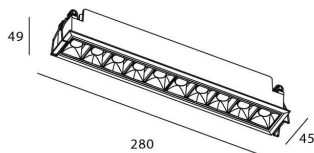

### Star

Lavov downlight from the family STAR with a power of 20W and an optics Wall Washer . CCT 4000K. With a total lumen output of 1400lm and a luminous efficiency of 70lm/W.DALI driver. Made in die cast aluminum and finished in Black color. .

### Scheme

<b>Product</b>	
<b>Real power (W)</b>	<b>20</b>
<b>Real luminous flux (Lm)</b>	<b>1400</b>
<b>Luminous efficiency (Lm/W)</b>	<b>70</b>
<b>Beam angle (°)</b>	<b>Wall Washer</b>
<b>Life time (h)</b>	<b>50000 h L80B10</b>
<b>IP</b>	<b>20</b>
<b>Electrical class insulation</b>	<b>Clas II</b>
<b>Colour</b>	<b>Black</b>
<b>Control gear included</b>	<b>Yes</b>
<b>Control gear</b>	<b>DALI</b>
<b>Flicker Free</b>	<b>Yes</b>
<b>Light source</b>	<b>LED</b>
<b>Type of LED</b>	<b>COB</b>
<b>Colour temperature (K)</b>	<b>4000</b>
<b>Colour consistency (SDCM)</b>	<b>SDCM&lt;3</b>
<b>CRI</b>	<b>90</b>