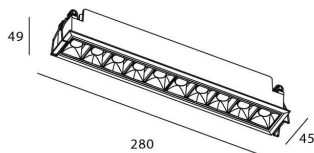

Scheme

Product	
Real power (W)	20
Real luminous flux (Lm)	1400
Luminous efficiency (Lm/W)	70
Beam angle (°)	Wall Washer
Life time (h)	50000 h L80B10
IP	20
Electrical class insulation	Clas II
Colour	Black
Control gear included	Yes
Control gear	DALI
Flicker Free	Yes
Light source	LED
Type of LED	COB
Colour temperature (K)	4000
Colour consistency (SDCM)	SDCM<3
CRI	90