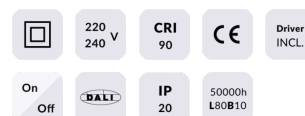

### Star

Lavov downlight from the family STAR with a power of 30W and an optics 15 degrees . CCT 3000K. With a total lumen output of 2100lm and a luminous efficiency of 70lm/W.ON/OFF driver.

Made in die cast aluminum and finished in White color. UGR

### Product

<b>Real power (W)</b>	<b>30</b>
<b>Real luminous flux (Lm)</b>	<b>2100</b>
<b>Luminous efficiency (Lm/W)</b>	<b>70</b>
<b>Beam angle (°)</b>	<b>15</b>
<b>Life time (h)</b>	<b>50000 h L80B10</b>
<b>IP</b>	<b>20</b>
<b>Electrical class insulation</b>	<b>Clas II</b>
<b>Colour</b>	<b>White</b>
<b>U. G. R</b>	<b>UGR&lt;19</b>
<b>Control gear included</b>	<b>Yes</b>
<b>Control gear</b>	<b>ON/OFF</b>
<b>Flicker Free</b>	<b>Yes</b>
<b>Light source</b>	<b>LED</b>
<b>Type of LED</b>	<b>COB</b>
<b>Colour temperature (K)</b>	<b>3000</b>
<b>Colour consistency (SDCM)</b>	<b>SDCM&lt;3</b>
<b>CRI</b>	<b>90</b>