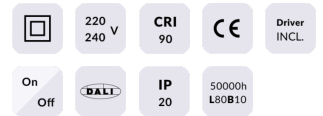

Star

Lavov downlight from the family STAR with a power of 30W and an optics 15 degrees . CCT 3000K. With a total lumen output of 2100lm and a luminous efficiency of 70lm/W.ON/OFF driver.

Made in die cast aluminum and finished in White color. UGR

Item code	86.D029.5311.01
Product type	Indoor
Category	Downlights
Family	STAR
Subfamily	Star

Pictograms

Product

Real power (W)	30
Real luminous flux (Lm)	2100
Luminous efficiency (Lm/W)	70
Beam angle (°)	15
Life time (h)	50000 h L80B10
IP	20
Electrical class insulation	Clas II
Colour	White
U. G. R	UGR<19
Control gear included	Yes
Control gear	ON/OFF
Flicker Free	Yes
Light source	LED
Type of LED	COB
Colour temperature (K)	3000
Colour consistency (SDCM)	SDCM<3
CRI	90