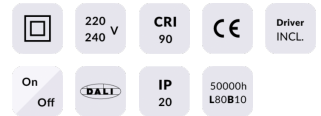

Star

Lavov downlight from the family STAR with a power of 30W and an optics 15 degrees . CCT 3000K. With a total lumen output of 2100lm and a luminous efficiency of 70lm/W.ON/OFF driver.

Made in die cast aluminum and finished in White color. UGR

Item code	86.D029.5311.01
Product type	Indoor
Category	Downlights
Family	STAR
Subfamily	Star

Pictograms

Product

Real power (W)	30
Real luminous flux (Lm)	2100
Luminous efficiency (Lm/W)	70
Beam angle (°)	15
Life time (h)	50000 h L80B10
IP	20
Electrical class insulation	Clas II
Colour	White
U. G. R	UGR<19
Control gear included	Yes
Control gear	ON/OFF
Flicker Free	Yes
Light source	LED
Type of LED	COB
Colour temperature (K)	3000
Colour consistency (SDCM)	SDCM<3
CRI	90