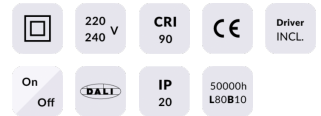

### Star

Lavov downlight from the family STAR with a power of 30W and an optics 15 degrees . CCT 3000K. With a total lumen output of 2100lm and a luminous efficiency of 70lm/W.ON/OFF driver.

Made in die cast aluminum and finished in Black color. UGR

### Product

<b>Real power (W)</b>	<b>30</b>
<b>Real luminous flux (Lm)</b>	<b>2100</b>
<b>Luminous efficiency (Lm/W)</b>	<b>70</b>
<b>Beam angle (°)</b>	<b>15</b>
<b>Life time (h)</b>	<b>50000 h L80B10</b>
<b>IP</b>	<b>20</b>
<b>Electrical class insulation</b>	<b>Clas II</b>
<b>Colour</b>	<b>Black</b>
<b>U. G. R</b>	<b>UGR&lt;19</b>
<b>Control gear included</b>	<b>Yes</b>
<b>Control gear</b>	<b>ON/OFF</b>
<b>Flicker Free</b>	<b>Yes</b>
<b>Light source</b>	<b>LED</b>
<b>Type of LED</b>	<b>COB</b>
<b>Colour temperature (K)</b>	<b>3000</b>
<b>Colour consistency (SDCM)</b>	<b>SDCM&lt;3</b>
<b>CRI</b>	<b>90</b>