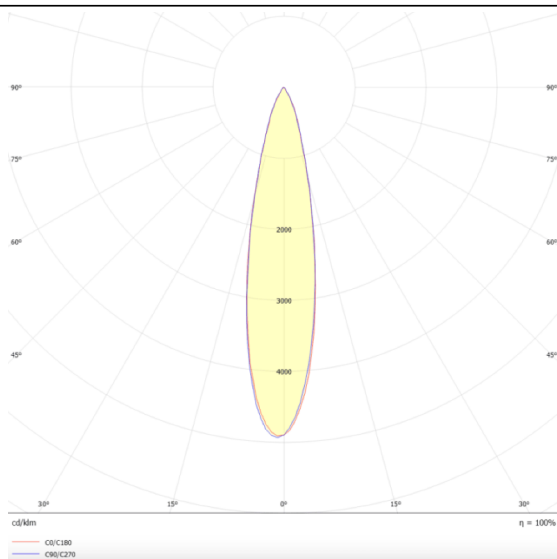

Scheme

Photometry

Star

Lavov downlight from the family STAR with a power of 30W and an optics 15 degrees . CCT 3000K. With a total lumen output of 2100lm and a luminous efficiency of 70lm/W.DALI driver. Made in die cast aluminum and finished in White color. UGR19.

Item code	86.D029.5313.01
Product type	Indoor
Category	Downlights
Family	STAR
Subfamily	Star
Pictograms	

Product

Real power (W)	30
Real luminous flux (Lm)	2100
Luminous efficiency (Lm/W)	70
Beam angle (º)	15
Life time (h)	50000 h L80B10
IP	20
Electrical class insulation	Clas II
Colour	White
U. G. R	UGR<19
Control gear included	Yes
Control gear	DALI
Flicker Free	Yes
Light source	LED
Type of LED	COB
Colour temperature (K)	3000
Colour consistency (SDCM)	SDCM<3
CRI	90