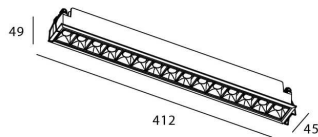

Star

Lavov downlight from the family STAR with a power of 30W and an optics 15 degrees . CCT 3000K. With a total lumen output of 2100lm and a luminous efficiency of 70lm/W.DALI driver. Made in die cast aluminum and finished in White color. UGR

Item code 86.D029.5313.01

Product type Indoor

Category Downlights

Family STAR

Subfamily Star

Pictograms

Product

Real power (W) 30

Real luminous flux (Lm) 2100

Luminous efficiency (Lm/W) 70

Beam angle (°) 15

Life time (h) 50000 h L80B10

IP 20

Electrical class insulation Clas II

Colour White

U. G. R UGR<19

Control gear included Yes

Control gear DALI

Flicker Free Yes

Light source LED

Type of LED COB

Colour temperature (K) 3000

Colour consistency (SDCM) SDCM<3

CRI 90

Scheme

Photometry