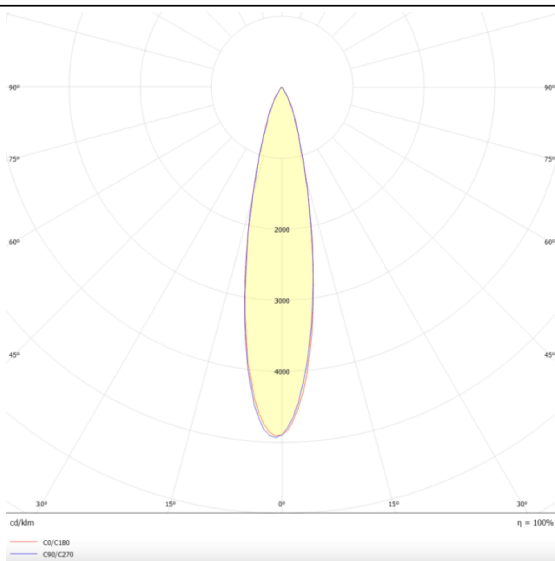

Scheme

Photometry

Star

Lavov downlight from the family STAR with a power of 30W and an optics 15 degrees . CCT 3000K. With a total lumen output of 2100lm and a luminous efficiency of 70lm/W.DALI driver. Made in die cast aluminum and finished in White color. UGR19.

Item code	86.D029.5313.01
Product type	Indoor
Category	Downlights
Family	STAR
Subfamily	Star
Pictograms	

Product

Real power (W)	30
Real luminous flux (Lm)	2100
Luminous efficiency (Lm/W)	70
Beam angle (°)	15
Life time (h)	50000 h L80B10
IP	20
Electrical class insulation	Clas II
Colour	White
U. G. R	UGR19
Control gear included	Yes
Control gear	DALI
Flicker Free	Yes
Light source	LED
Type of LED	COB
Colour temperature (K)	3000
Colour consistency (SDCM)	SDCM3
CRI	90