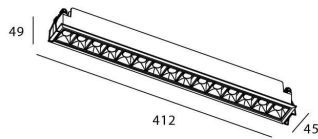

Star

Lavov downlight from the family STAR with a power of 30W and an optics 15 degrees . CCT 3000K. With a total lumen output of 2100lm and a luminous efficiency of 70lm/W.DALI driver. Made in die cast aluminum and finished in Black color. UGR

Item code 86.D029.5313.02

Product type Indoor

Category Downlights

Family STAR

Subfamily Star

Pictograms

Product

Real power (W) 30

Real luminous flux (Lm) 2100

Luminous efficiency (Lm/W) 70

Beam angle (°) 15

Life time (h) 50000 h L80B10

IP 20

Electrical class insulation Clas II

Colour Black

U. G. R UGR<19

Control gear included Yes

Control gear DALI

Flicker Free Yes

Light source LED

Type of LED COB

Colour temperature (K) 3000

Colour consistency (SDCM) SDCM<3

CRI 90

Scheme

Photometry