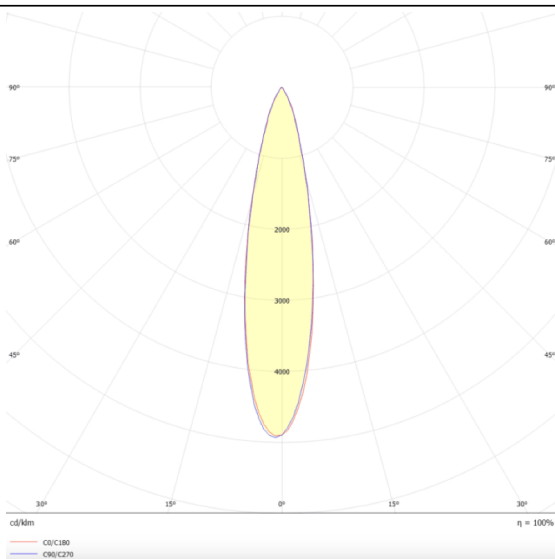

### Scheme

### Photometry

### Star

Lavov downlight from the family STAR with a power of 30W and an optics 15 degrees . CCT 3000K. With a total lumen output of 2100lm and a luminous efficiency of 70lm/W.DALI driver. Made in die cast aluminum and finished in Black color. UGR19.

### Product

Real power (W)	30
Real luminous flux (Lm)	2100
Luminous efficiency (Lm/W)	70
Beam angle (°)	15
Life time (h)	50000 h L80B10
IP	20
Electrical class insulation	Clas II
Colour	Black
U. G. R	UGR19
Control gear included	Yes
Control gear	DALI
Flicker Free	Yes
Light source	LED
Type of LED	COB
Colour temperature (K)	3000
Colour consistency (SDCM)	SDCM3
CRI	90