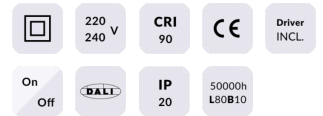

Star

Lavov downlight from the family STAR with a power of 30W and an optics 30 degrees . CCT 3000K. With a total lumen output of 2100lm and a luminous efficiency of 70lm/W.ON/OFF driver.

Made in die cast aluminum and finished in Black color. UGR

Item code	86.D029.5321.02
Product type	Indoor
Category	Downlights
Family	STAR
Subfamily	Star

Pictograms

Product

Real power (W)	30
Real luminous flux (Lm)	2100
Luminous efficiency (Lm/W)	70
Beam angle (°)	30
Life time (h)	50000 h L80B10
IP	20
Electrical class insulation	Clas II
Colour	Black
U. G. R	UGR<19
Control gear included	Yes
Control gear	ON/OFF
Flicker Free	Yes
Light source	LED
Type of LED	COB
Colour temperature (K)	3000
Colour consistency (SDCM)	SDCM<3
CRI	90