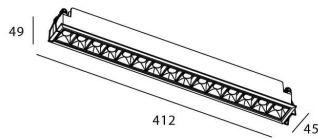

Star

Lavov downlight from the family STAR with a power of 30W and an optics 30 degrees . CCT 3000K. With a total lumen output of 2100lm and a luminous efficiency of 70lm/W.DALI driver. Made in die cast aluminum and finished in Black color. UGR

Item code 86.D029.5323.02

Product type Indoor

Category Downlights

Family STAR

Subfamily Star

Pictograms

Product

Real power (W) 30

Real luminous flux (Lm) 2100

Luminous efficiency (Lm/W) 70

Beam angle (°) 30

Life time (h) 50000 h L80B10

IP 20

Electrical class insulation Clas II

Colour Black

U. G. R UGR<19

Control gear included Yes

Control gear DALI

Flicker Free Yes

Light source LED

Type of LED COB

Colour temperature (K) 3000

Colour consistency (SDCM) SDCM<3

CRI 90

Scheme

Photometry