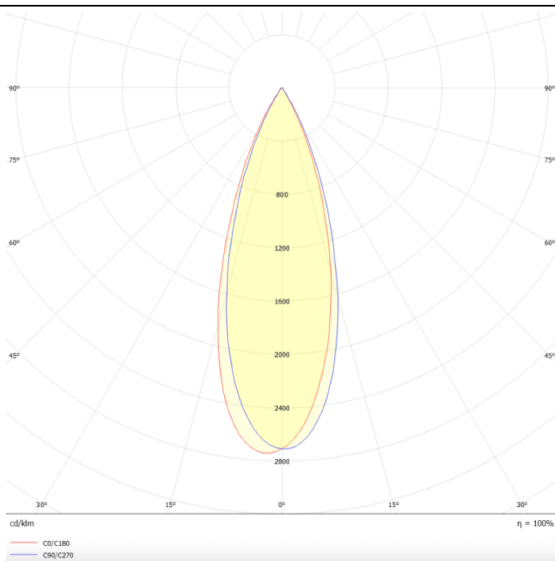

Star

Lavov downlight from the family STAR with a power of 30W and an optics 30 degrees . CCT 3000K. With a total lumen output of 2100lm and a luminous efficiency of 70lm/W.DALI driver. Made in die cast aluminum and finished in Black color. UGR19.

Scheme

Photometry

Item code	86.D029.5323.02
Product type	Indoor
Category	Downlights
Family	STAR
Subfamily	Star
Pictograms	

Product	
Real power (W)	30
Real luminous flux (Lm)	2100
Luminous efficiency (Lm/W)	70
Beam angle (º)	30
Life time (h)	50000 h L80B10
IP	20
Electrical class insulation	Clas II
Colour	Black
U. G. R	UGR<19
Control gear included	Yes
Control gear	DALI
Flicker Free	Yes
Light source	LED
Type of LED	COB
Colour temperature (K)	3000
Colour consistency (SDCM)	SDCM<3
CRI	90