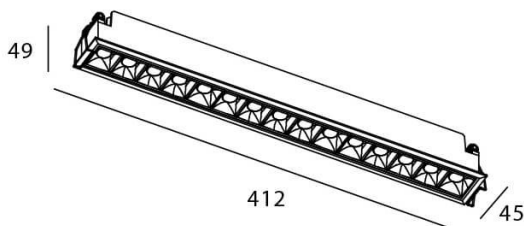

Star

Lavov downlight from the family STAR with a power of 30W and an optics 30 degrees . CCT 3000K. With a total lumen output of 2100lm and a luminous efficiency of 70lm/W.DALI driver. Made in die cast aluminum and finished in Black color. UGR19.

Scheme

Photometry

Item code	86.D029.5323.02
Product type	Indoor
Category	Downlights
Family	STAR
Subfamily	Star
Pictograms	

Product	
Real power (W)	30
Real luminous flux (Lm)	2100
Luminous efficiency (Lm/W)	70
Beam angle (º)	30
Life time (h)	50000 h L80B10
IP	20
Electrical class insulation	Clas II
Colour	Black
U. G. R	UGR<19
Control gear included	Yes
Control gear	DALI
Flicker Free	Yes
Light source	LED
Type of LED	COB
Colour temperature (K)	3000
Colour consistency (SDCM)	SDCM<3
CRI	90