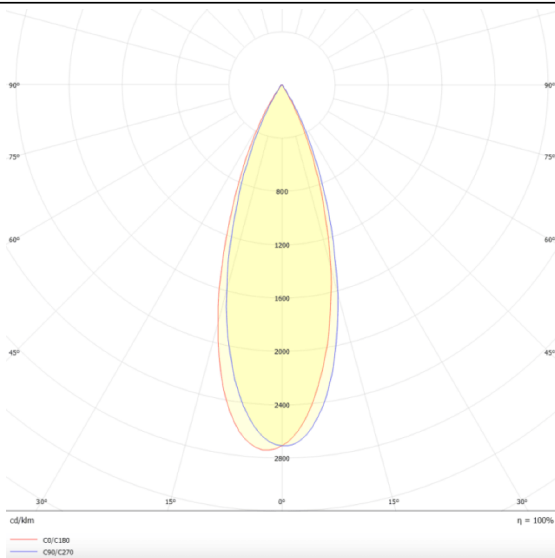

Star

Lavov downlight from the family STAR with a power of 30W and an optics 30 degrees . CCT 3000K. With a total lumen output of 2100lm and a luminous efficiency of 70lm/W.DALI driver. Made in die cast aluminum and finished in Black color. UGR19.

Scheme

Photometry

Item code	86.D029.5323.02
Product type	Indoor
Category	Downlights
Family	STAR
Subfamily	Star
Pictograms	

Product	
Real power (W)	30
Real luminous flux (Lm)	2100
Luminous efficiency (Lm/W)	70
Beam angle (°)	30
Life time (h)	50000 h L80B10
IP	20
Electrical class insulation	Clas II
Colour	Black
U. G. R	UGR19
Control gear included	Yes
Control gear	DALI
Flicker Free	Yes
Light source	LED
Type of LED	COB
Colour temperature (K)	3000
Colour consistency (SDCM)	SDCM3
CRI	90