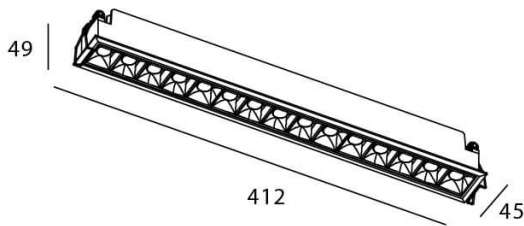

Star

Lavov downlight from the family STAR with a power of 30W and an optics 30 degrees . CCT 3000K. With a total lumen output of 2100lm and a luminous efficiency of 70lm/W.DALI driver. Made in die cast aluminum and finished in Black color. UGR19.

Scheme

Photometry

Item code	86.D029.5323.02
Product type	Indoor
Category	Downlights
Family	STAR
Subfamily	Star
Pictograms	

Product	
Real power (W)	30
Real luminous flux (Lm)	2100
Luminous efficiency (Lm/W)	70
Beam angle (°)	30
Life time (h)	50000 h L80B10
IP	20
Electrical class insulation	Clas II
Colour	Black
U. G. R	UGR19
Control gear included	Yes
Control gear	DALI
Flicker Free	Yes
Light source	LED
Type of LED	COB
Colour temperature (K)	3000
Colour consistency (SDCM)	SDCM3
CRI	90