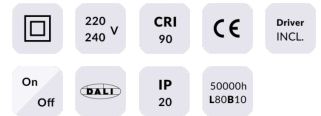

Star

Lavov downlight from the family STAR with a power of 30W and an optics 45 degrees . CCT 3000K. With a total lumen output of 2100lm and a luminous efficiency of 70lm/W.ON/OFF driver.

Made in die cast aluminum and finished in White color. UGR

Item code	86.D029.5331.01
Product type	Indoor
Category	Downlights
Family	STAR
Subfamily	Star

Pictograms

Product

Real power (W)	30
Real luminous flux (Lm)	2100
Luminous efficiency (Lm/W)	70
Beam angle (°)	45
Life time (h)	50000 h L80B10
IP	20
Electrical class insulation	Clas II
Colour	White
U. G. R	UGR<19
Control gear included	Yes
Control gear	ON/OFF
Flicker Free	Yes
Light source	LED
Type of LED	COB
Colour temperature (K)	3000
Colour consistency (SDCM)	SDCM<3
CRI	90