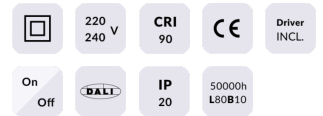

Star

Lavov downlight from the family STAR with a power of 30W and an optics 45 degrees . CCT 3000K. With a total lumen output of 2100lm and a luminous efficiency of 70lm/W.ON/OFF driver.

Made in die cast aluminum and finished in White color. UGR

Item code	86.D029.5331.01
Product type	Indoor
Category	Downlights
Family	STAR
Subfamily	Star

Pictograms

Product

Real power (W)	30
Real luminous flux (Lm)	2100
Luminous efficiency (Lm/W)	70
Beam angle (°)	45
Life time (h)	50000 h L80B10
IP	20
Electrical class insulation	Clas II
Colour	White
U. G. R	UGR<19
Control gear included	Yes
Control gear	ON/OFF
Flicker Free	Yes
Light source	LED
Type of LED	COB
Colour temperature (K)	3000
Colour consistency (SDCM)	SDCM<3
CRI	90