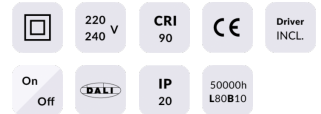

### Star

Lavov downlight from the family STAR with a power of 30W and an optics 45 degrees . CCT 3000K. With a total lumen output of 2100lm and a luminous efficiency of 70lm/W.ON/OFF driver.

Made in die cast aluminum and finished in White color. UGR

### Product

<b>Real power (W)</b>	<b>30</b>
<b>Real luminous flux (Lm)</b>	<b>2100</b>
<b>Luminous efficiency (Lm/W)</b>	<b>70</b>
<b>Beam angle (°)</b>	<b>45</b>
<b>Life time (h)</b>	<b>50000 h L80B10</b>
<b>IP</b>	<b>20</b>
<b>Electrical class insulation</b>	<b>Clas II</b>
<b>Colour</b>	<b>White</b>
<b>U. G. R</b>	<b>UGR&lt;19</b>
<b>Control gear included</b>	<b>Yes</b>
<b>Control gear</b>	<b>ON/OFF</b>
<b>Flicker Free</b>	<b>Yes</b>
<b>Light source</b>	<b>LED</b>
<b>Type of LED</b>	<b>COB</b>
<b>Colour temperature (K)</b>	<b>3000</b>
<b>Colour consistency (SDCM)</b>	<b>SDCM&lt;3</b>
<b>CRI</b>	<b>90</b>