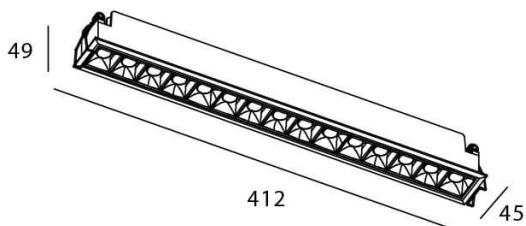

### Star

Lavov downlight from the family STAR with a power of 30W and an optics 45 degrees . CCT 3000K. With a total lumen output of 2100lm and a luminous efficiency of 70lm/W.ON/OFF driver. Made in die cast aluminum and finished in White color. UGR19.

### Scheme

Product	
Real power (W)	30
Real luminous flux (Lm)	2100
Luminous efficiency (Lm/W)	70
Beam angle (&ordm;)	45
Life time (h)	50000 h L80B10
IP	20
Electrical class insulation	Clas II
Colour	White
U. G. R	UGR<19
Control gear included	Yes
Control gear	ON/OFF
Flicker Free	Yes
Light source	LED
Type of LED	COB
Colour temperature (K)	3000
Colour consistency (SDCM)	SDCM<3
CRI	90