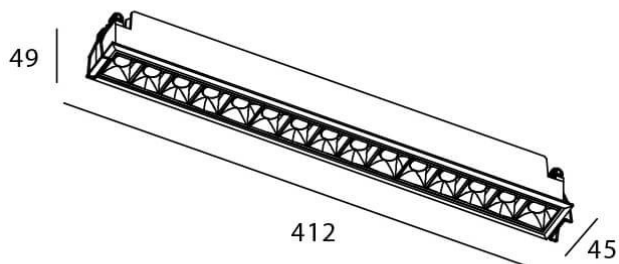

Star

Lavov downlight from the family STAR with a power of 30W and an optics 45 degrees . CCT 3000K. With a total lumen output of 2100lm and a luminous efficiency of 70lm/W.ON/OFF driver. Made in die cast aluminum and finished in Black color. UGR19.

Item code	86.D029.5331.02
Product type	Indoor
Category	Downlights
Family	STAR
Subfamily	Star
Pictograms	

Scheme

Product	
Real power (W)	30
Real luminous flux (Lm)	2100
Luminous efficiency (Lm/W)	70
Beam angle (°)	45
Life time (h)	50000 h L80B10
IP	20
Electrical class insulation	Clas II
Colour	Black
U. G. R	UGR<19
Control gear included	Yes
Control gear	ON/OFF
Flicker Free	Yes
Light source	LED
Type of LED	COB
Colour temperature (K)	3000
Colour consistency (SDCM)	SDCM<3
CRI	90