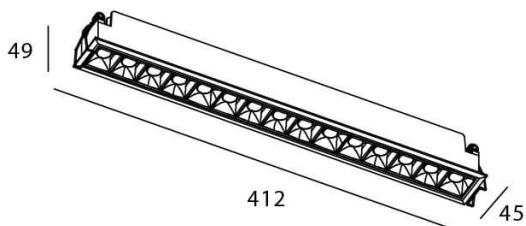

Star

Lavov downlight from the family STAR with a power of 30W and an optics 45 degrees . CCT 3000K. With a total lumen output of 2100lm and a luminous efficiency of 70lm/W.ON/OFF driver. Made in die cast aluminum and finished in Black color. UGR19.

Item code	86.D029.5331.02
Product type	Indoor
Category	Downlights
Family	STAR
Subfamily	Star
Pictograms	

Scheme

Product	
Real power (W)	30
Real luminous flux (Lm)	2100
Luminous efficiency (Lm/W)	70
Beam angle (°)	45
Life time (h)	50000 h L80B10
IP	20
Electrical class insulation	Clas II
Colour	Black
U. G. R	UGR19
Control gear included	Yes
Control gear	ON/OFF
Flicker Free	Yes
Light source	LED
Type of LED	COB
Colour temperature (K)	3000
Colour consistency (SDCM)	SDCM3
CRI	90