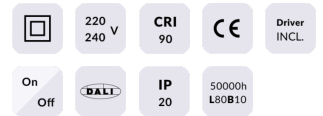

Star

Lavov downlight from the family STAR with a power of 30W and an optics 45 degrees . CCT 3000K. With a total lumen output of 2100lm and a luminous efficiency of 70lm/W.ON/OFF driver.

Made in die cast aluminum and finished in Black color. UGR

Item code	86.D029.5331.02
Product type	Indoor
Category	Downlights
Family	STAR
Subfamily	Star

Pictograms

Product

Real power (W)	30
Real luminous flux (Lm)	2100
Luminous efficiency (Lm/W)	70
Beam angle (°)	45
Life time (h)	50000 h L80B10
IP	20
Electrical class insulation	Clas II
Colour	Black
U. G. R	UGR<19
Control gear included	Yes
Control gear	ON/OFF
Flicker Free	Yes
Light source	LED
Type of LED	COB
Colour temperature (K)	3000
Colour consistency (SDCM)	SDCM<3
CRI	90