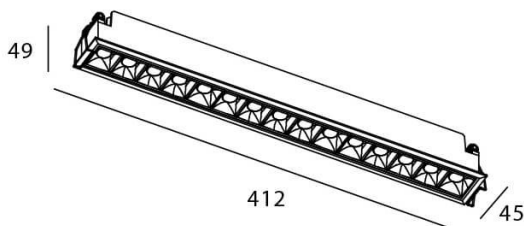

### Star

Lavov downlight from the family STAR with a power of 30W and an optics 45 degrees . CCT 3000K. With a total lumen output of 2100lm and a luminous efficiency of 70lm/W.DALI driver. Made in die cast aluminum and finished in White color. UGR19.

### Photometry

Item code	86.D029.5333.01
Product type	Indoor
Category	Downlights
Family	STAR
Subfamily	Star
Pictograms	

Product	
Real power (W)	30
Real luminous flux (Lm)	2100
Luminous efficiency (Lm/W)	70
Beam angle (&ordm;)	45
Life time (h)	50000 h L80B10
IP	20
Electrical class insulation	Clas II
Colour	White
U. G. R	UGR<19
Control gear included	Yes
Control gear	DALI
Flicker Free	Yes
Light source	LED
Type of LED	COB
Colour temperature (K)	3000
Colour consistency (SDCM)	SDCM<3
CRI	90