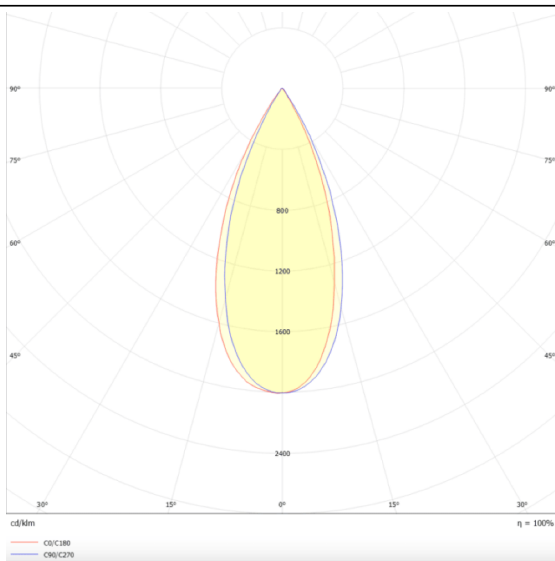

### Star

Lavov downlight from the family STAR with a power of 30W and an optics 45 degrees . CCT 3000K. With a total lumen output of 2100lm and a luminous efficiency of 70lm/W.DALI driver. Made in die cast aluminum and finished in White color. UGR19.

### Scheme

### Photometry

Item code	86.D029.5333.01
Product type	Indoor
Category	Downlights
Family	STAR
Subfamily	Star
Pictograms	

Product	
Real power (W)	30
Real luminous flux (Lm)	2100
Luminous efficiency (Lm/W)	70
Beam angle (&ordm;)	45
Life time (h)	50000 h L80B10
IP	20
Electrical class insulation	Clas II
Colour	White
U. G. R	UGR<19
Control gear included	Yes
Control gear	DALI
Flicker Free	Yes
Light source	LED
Type of LED	COB
Colour temperature (K)	3000
Colour consistency (SDCM)	SDCM<3
CRI	90