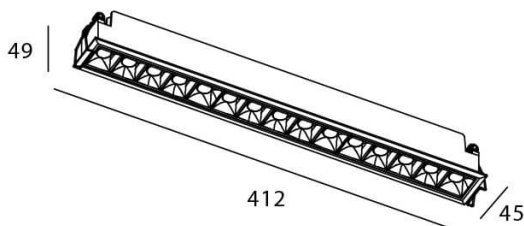

Star

Lavov downlight from the family STAR with a power of 30W and an optics 45 degrees . CCT 3000K. With a total lumen output of 2100lm and a luminous efficiency of 70lm/W.DALI driver. Made in die cast aluminum and finished in White color. UGR19.

Scheme

Photometry

Item code	86.D029.5333.01
Product type	Indoor
Category	Downlights
Family	STAR
Subfamily	Star
Pictograms	

Product

Real power (W)	30
Real luminous flux (Lm)	2100
Luminous efficiency (Lm/W)	70
Beam angle (°)	45
Life time (h)	50000 h L80B10
IP	20
Electrical class insulation	Clas II
Colour	White
U. G. R	UGR19
Control gear included	Yes
Control gear	DALI
Flicker Free	Yes
Light source	LED
Type of LED	COB
Colour temperature (K)	3000
Colour consistency (SDCM)	SDCM3
CRI	90