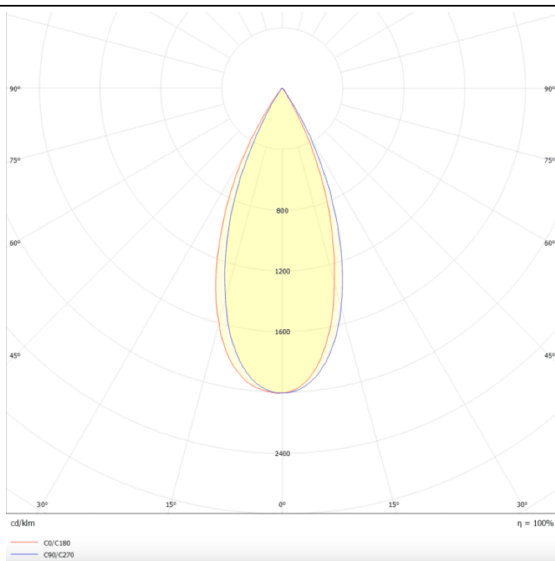

Star

Lavov downlight from the family STAR with a power of 30W and an optics 45 degrees . CCT 3000K. With a total lumen output of 2100lm and a luminous efficiency of 70lm/W.DALI driver. Made in die cast aluminum and finished in White color. UGR19.

Scheme

Photometry

Item code	86.D029.5333.01
Product type	Indoor
Category	Downlights
Family	STAR
Subfamily	Star
Pictograms	

Product

Real power (W)	30
Real luminous flux (Lm)	2100
Luminous efficiency (Lm/W)	70
Beam angle (°)	45
Life time (h)	50000 h L80B10
IP	20
Electrical class insulation	Clas II
Colour	White
U. G. R	UGR19
Control gear included	Yes
Control gear	DALI
Flicker Free	Yes
Light source	LED
Type of LED	COB
Colour temperature (K)	3000
Colour consistency (SDCM)	SDCM3
CRI	90