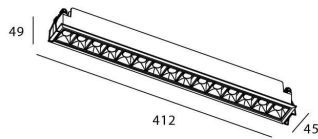

Star

Lavov downlight from the family STAR with a power of 30W and an optics 45 degrees . CCT 3000K. With a total lumen output of 2100lm and a luminous efficiency of 70lm/W.DALI driver. Made in die cast aluminum and finished in Black color. UGR

Item code 86.D029.5333.02

Product type Indoor

Category Downlights

Family STAR

Subfamily Star

Pictograms

Product

Real power (W) 30

Real luminous flux (Lm) 2100

Luminous efficiency (Lm/W) 70

Beam angle (°) 45

Life time (h) 50000 h L80B10

IP 20

Electrical class insulation Clas II

Colour Black

U. G. R UGR<19

Control gear included Yes

Control gear DALI

Flicker Free Yes

Light source LED

Type of LED COB

Colour temperature (K) 3000

Colour consistency (SDCM) SDCM<3

CRI 90

Scheme

Photometry