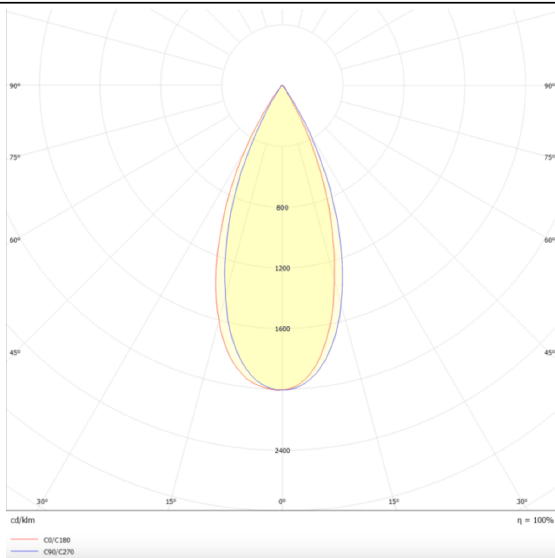

Scheme

Photometry

Star

Lavov downlight from the family STAR with a power of 30W and an optics 45 degrees . CCT 3000K. With a total lumen output of 2100lm and a luminous efficiency of 70lm/W.DALI driver. Made in die cast aluminum and finished in Black color. UGR19.

Item code	86.D029.5333.02
Product type	Indoor
Category	Downlights
Family	STAR
Subfamily	Star
Pictograms	

Product	
Real power (W)	30
Real luminous flux (Lm)	2100
Luminous efficiency (Lm/W)	70
Beam angle (°)	45
Life time (h)	50000 h L80B10
IP	20
Electrical class insulation	Clas II
Colour	Black
U. G. R	UGR19
Control gear included	Yes
Control gear	DALI
Flicker Free	Yes
Light source	LED
Type of LED	COB
Colour temperature (K)	3000
Colour consistency (SDCM)	SDCM3
CRI	90