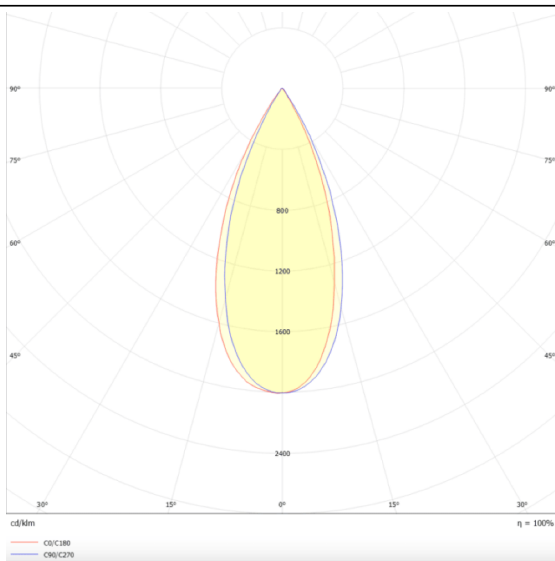

Star

Lavov downlight from the family STAR with a power of 30W and an optics 45 degrees . CCT 3000K. With a total lumen output of 2100lm and a luminous efficiency of 70lm/W.DALI driver. Made in die cast aluminum and finished in Black color. UGR19.

Scheme

Photometry

Item code	86.D029.5333.02
Product type	Indoor
Category	Downlights
Family	STAR
Subfamily	Star
Pictograms	

Product	
Real power (W)	30
Real luminous flux (Lm)	2100
Luminous efficiency (Lm/W)	70
Beam angle (º)	45
Life time (h)	50000 h L80B10
IP	20
Electrical class insulation	Clas II
Colour	Black
U. G. R	UGR<19
Control gear included	Yes
Control gear	DALI
Flicker Free	Yes
Light source	LED
Type of LED	COB
Colour temperature (K)	3000
Colour consistency (SDCM)	SDCM<3
CRI	90