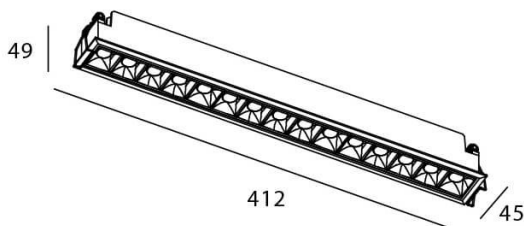

Star

Lavov downlight from the family STAR with a power of 30W and an optics 45 degrees . CCT 3000K. With a total lumen output of 2100lm and a luminous efficiency of 70lm/W.DALI driver. Made in die cast aluminum and finished in Black color. UGR19.

Scheme

Photometry

Item code	86.D029.5333.02
Product type	Indoor
Category	Downlights
Family	STAR
Subfamily	Star
Pictograms	

Product	
Real power (W)	30
Real luminous flux (Lm)	2100
Luminous efficiency (Lm/W)	70
Beam angle (º)	45
Life time (h)	50000 h L80B10
IP	20
Electrical class insulation	Clas II
Colour	Black
U. G. R	UGR<19
Control gear included	Yes
Control gear	DALI
Flicker Free	Yes
Light source	LED
Type of LED	COB
Colour temperature (K)	3000
Colour consistency (SDCM)	SDCM<3
CRI	90