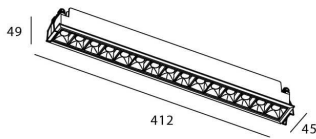

Star

Lavov downlight from the family STAR with a power of 30W and an optics Wall Washer . CCT 3000K. With a total lumen output of 2100lm and a luminous efficiency of 70lm/W.ON/OFF driver. Made in die cast aluminum and finished in White color. .

Product

| | |
|------------------------------------|-----------------------|
| Real power (W) | 30 |
| Real luminous flux (Lm) | 2100 |
| Luminous efficiency (Lm/W) | 70 |
| Beam angle (°) | Wall Washer |
| Life time (h) | 50000 h L80B10 |
| IP | 20 |
| Electrical class insulation | Clas II |
| Colour | White |
| Control gear included | Yes |
| Control gear | ON/OFF |
| Flicker Free | Yes |
| Light source | LED |
| Type of LED | COB |
| Colour temperature (K) | 3000 |
| Colour consistency (SDCM) | SDCM<3 |
| CRI | 90 |