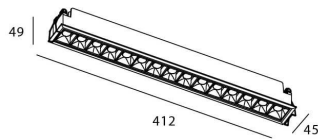

Scheme

Product

Real power (W)	30
Real luminous flux (Lm)	2100
Luminous efficiency (Lm/W)	70
Beam angle (°)	Wall Washer
Life time (h)	50000 h L80B10
IP	20
Electrical class insulation	Clas II
Colour	White
Control gear included	Yes
Control gear	ON/OFF
Flicker Free	Yes
Light source	LED
Type of LED	COB
Colour temperature (K)	3000
Colour consistency (SDCM)	SDCM<3
CRI	90