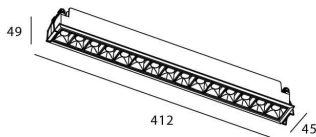

Scheme

Product

Real power (W) 30

Real luminous flux (Lm) 2100

Luminous efficiency (Lm/W) 70

Beam angle (°) Wall Washer

Life time (h) 50000 h L80B10

IP 20

Electrical class insulation Clas II

Colour White

Control gear included Yes

Control gear ON/OFF

Flicker Free Yes

Light source LED

Type of LED COB

Colour temperature (K) 3000

Colour consistency (SDCM) SDCM<3

CRI 90