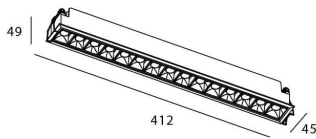

### Star

Lavov downlight from the family STAR with a power of 30W and an optics Wall Washer . CCT 3000K. With a total lumen output of 2100lm and a luminous efficiency of 70lm/W.ON/OFF driver. Made in die cast aluminum and finished in White color. .

### Scheme

<b>Product</b>	
<b>Real power (W)</b>	<b>30</b>
<b>Real luminous flux (Lm)</b>	<b>2100</b>
<b>Luminous efficiency (Lm/W)</b>	<b>70</b>
<b>Beam angle (°)</b>	<b>Wall Washer</b>
<b>Life time (h)</b>	<b>50000 h L80B10</b>
<b>IP</b>	<b>20</b>
<b>Electrical class insulation</b>	<b>Clas II</b>
<b>Colour</b>	<b>White</b>
<b>Control gear included</b>	<b>Yes</b>
<b>Control gear</b>	<b>ON/OFF</b>
<b>Flicker Free</b>	<b>Yes</b>
<b>Light source</b>	<b>LED</b>
<b>Type of LED</b>	<b>COB</b>
<b>Colour temperature (K)</b>	<b>3000</b>
<b>Colour consistency (SDCM)</b>	<b>SDCM&lt;3</b>
<b>CRI</b>	<b>90</b>