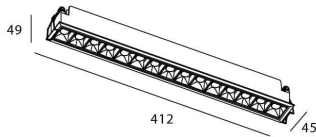

Star

Lavov downlight from the family STAR with a power of 30W and an optics Wall Washer . CCT 3000K. With a total lumen output of 2100lm and a luminous efficiency of 70lm/W.ON/OFF driver. Made in die cast aluminum and finished in Black color. .

Item code	86.D029.5341.02
Product type	Indoor
Category	Downlights
Family	STAR
Subfamily	Star

Pictograms

Scheme

Product

Real power (W)	30
Real luminous flux (Lm)	2100
Luminous efficiency (Lm/W)	70
Beam angle (°)	Wall Washer
Life time (h)	50000 h L80B10
IP	20
Electrical class insulation	Clas II
Colour	Black
Control gear included	Yes
Control gear	ON/OFF
Flicker Free	Yes
Light source	LED
Type of LED	COB
Colour temperature (K)	3000
Colour consistency (SDCM)	SDCM<3
CRI	90