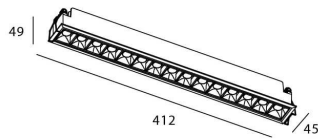

### Star

Lavov downlight from the family STAR with a power of 30W and an optics Wall Washer . CCT 3000K. With a total lumen output of 2100lm and a luminous efficiency of 70lm/W.ON/OFF driver. Made in die cast aluminum and finished in Black color. .

### Scheme

<b>Product</b>	
<b>Real power (W)</b>	<b>30</b>
<b>Real luminous flux (Lm)</b>	<b>2100</b>
<b>Luminous efficiency (Lm/W)</b>	<b>70</b>
<b>Beam angle (°)</b>	<b>Wall Washer</b>
<b>Life time (h)</b>	<b>50000 h L80B10</b>
<b>IP</b>	<b>20</b>
<b>Electrical class insulation</b>	<b>Clas II</b>
<b>Colour</b>	<b>Black</b>
<b>Control gear included</b>	<b>Yes</b>
<b>Control gear</b>	<b>ON/OFF</b>
<b>Flicker Free</b>	<b>Yes</b>
<b>Light source</b>	<b>LED</b>
<b>Type of LED</b>	<b>COB</b>
<b>Colour temperature (K)</b>	<b>3000</b>
<b>Colour consistency (SDCM)</b>	<b>SDCM&lt;3</b>
<b>CRI</b>	<b>90</b>