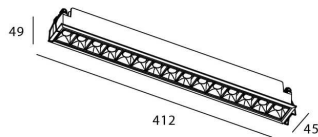

### Star

Lavov downlight from the family STAR with a power of 30W and an optics Wall Washer . CCT 3000K. With a total lumen output of 2100lm and a luminous efficiency of 70lm/W.ON/OFF driver. Made in die cast aluminum and finished in Black color. .

### Scheme

<b>Product</b>	
<b>Real power (W)</b>	<b>30</b>
<b>Real luminous flux (Lm)</b>	<b>2100</b>
<b>Luminous efficiency (Lm/W)</b>	<b>70</b>
<b>Beam angle (°)</b>	<b>Wall Washer</b>
<b>Life time (h)</b>	<b>50000 h L80B10</b>
<b>IP</b>	<b>20</b>
<b>Electrical class insulation</b>	<b>Clas II</b>
<b>Colour</b>	<b>Black</b>
<b>Control gear included</b>	<b>Yes</b>
<b>Control gear</b>	<b>ON/OFF</b>
<b>Flicker Free</b>	<b>Yes</b>
<b>Light source</b>	<b>LED</b>
<b>Type of LED</b>	<b>COB</b>
<b>Colour temperature (K)</b>	<b>3000</b>
<b>Colour consistency (SDCM)</b>	<b>SDCM&lt;3</b>
<b>CRI</b>	<b>90</b>