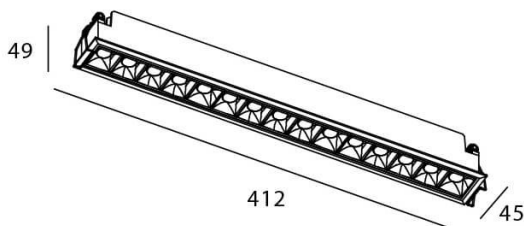

Star

Lavov downlight from the family STAR with a power of 30W and an optics Wall Washer . CCT 3000K. With a total lumen output of 2100lm and a luminous efficiency of 70lm/W.ON/OFF driver. Made in die cast aluminum and finished in Black color. .

Scheme

Item code	86.D029.5341.02
Product type	Indoor
Category	Downlights
Family	STAR
Subfamily	Star
Pictograms	

Product	
Real power (W)	30
Real luminous flux (Lm)	2100
Luminous efficiency (Lm/W)	70
Beam angle (º)	Wall Washer
Life time (h)	50000 h L80B10
IP	20
Electrical class insulation	Clas II
Colour	Black
Control gear included	Yes
Control gear	ON/OFF
Flicker Free	Yes
Light source	LED
Type of LED	COB
Colour temperature (K)	3000
Colour consistency (SDCM)	SDCM<3
CRI	90