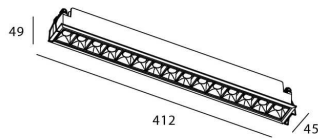

Star

Lavov downlight from the family STAR with a power of 30W and an optics Wall Washer . CCT 3000K. With a total lumen output of 2100lm and a luminous efficiency of 70lm/W.DALI driver. Made in die cast aluminum and finished in White color. .

Item code	86.D029.5343.01
Product type	Indoor
Category	Downlights
Family	STAR
Subfamily	Star

Pictograms

Scheme

Product

Real power (W)	30
Real luminous flux (Lm)	2100
Luminous efficiency (Lm/W)	70
Beam angle (°)	Wall Washer
Life time (h)	50000 h L80B10
IP	20
Electrical class insulation	Clas II
Colour	White
Control gear included	Yes
Control gear	DALI
Flicker Free	Yes
Light source	LED
Type of LED	COB
Colour temperature (K)	3000
Colour consistency (SDCM)	SDCM<3
CRI	90