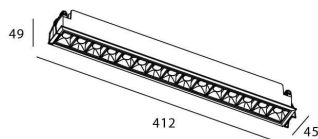

Star

Lavov downlight from the family STAR with a power of 30W and an optics Wall Washer . CCT 3000K. With a total lumen output of 2100lm and a luminous efficiency of 70lm/W.DALI driver. Made in die cast aluminum and finished in White color. .

Item code	86.D029.5343.01
Product type	Indoor
Category	Downlights
Family	STAR
Subfamily	Star

Pictograms

Scheme

Product

Real power (W)	30
Real luminous flux (Lm)	2100
Luminous efficiency (Lm/W)	70
Beam angle (°)	Wall Washer
Life time (h)	50000 h L80B10
IP	20
Electrical class insulation	Clas II
Colour	White
Control gear included	Yes
Control gear	DALI
Flicker Free	Yes
Light source	LED
Type of LED	COB
Colour temperature (K)	3000
Colour consistency (SDCM)	SDCM<3
CRI	90