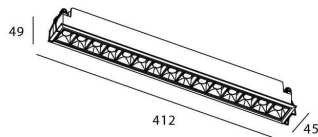

Scheme

Product

Real power (W) 30

Real luminous flux (Lm) 2100

Luminous efficiency (Lm/W) 70

Beam angle (°) Wall Washer

Life time (h) 50000 h L80B10

IP 20

Electrical class insulation Clas II

Colour White

Control gear included Yes

Control gear DALI

Flicker Free Yes

Light source LED

Type of LED COB

Colour temperature (K) 3000

Colour consistency (SDCM) SDCM<3

CRI 90