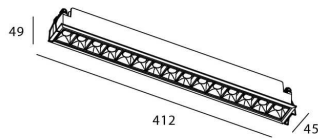

Scheme

Product

Real power (W)	30
Real luminous flux (Lm)	2100
Luminous efficiency (Lm/W)	70
Beam angle (°)	Wall Washer
Life time (h)	50000 h L80B10
IP	20
Electrical class insulation	Clas II
Colour	White
Control gear included	Yes
Control gear	DALI
Flicker Free	Yes
Light source	LED
Type of LED	COB
Colour temperature (K)	3000
Colour consistency (SDCM)	SDCM<3
CRI	90