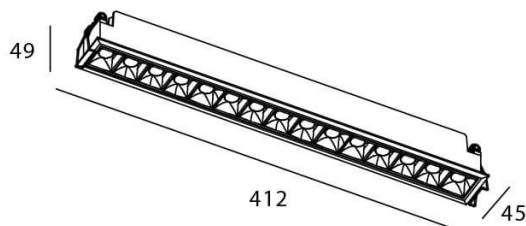

Star

Lavov downlight from the family STAR with a power of 30W and an optics Wall Washer . CCT 3000K. With a total lumen output of 2100lm and a luminous efficiency of 70lm/W.DALI driver. Made in die cast aluminum and finished in White color. .

Item code	86.D029.5343.01
Product type	Indoor
Category	Downlights
Family	STAR
Subfamily	Star
Pictograms	

Scheme

Product	
Real power (W)	30
Real luminous flux (Lm)	2100
Luminous efficiency (Lm/W)	70
Beam angle (°)	Wall Washer
Life time (h)	50000 h L80B10
IP	20
Electrical class insulation	Clas II
Colour	White
Control gear included	Yes
Control gear	DALI
Flicker Free	Yes
Light source	LED
Type of LED	COB
Colour temperature (K)	3000
Colour consistency (SDCM)	SDCM3
CRI	90