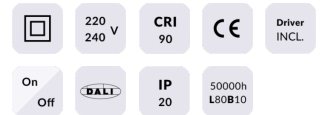

Pictograms