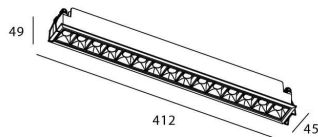

Scheme

Product

Real power (W) 30

Real luminous flux (Lm) 2100

Luminous efficiency (Lm/W) 70

Beam angle (°) Wall Washer

Life time (h) 50000 h L80B10

IP 20

Electrical class insulation Clas II

Colour Black

Control gear included Yes

Control gear DALI

Flicker Free Yes

Light source LED

Type of LED COB

Colour temperature (K) 3000

Colour consistency (SDCM) SDCM<3

CRI 90