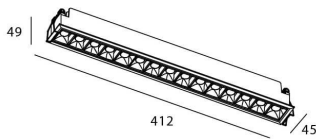

Scheme

Product

Real power (W)	30
Real luminous flux (Lm)	2100
Luminous efficiency (Lm/W)	70
Beam angle (°)	Wall Washer
Life time (h)	50000 h L80B10
IP	20
Electrical class insulation	Clas II
Colour	Black
Control gear included	Yes
Control gear	DALI
Flicker Free	Yes
Light source	LED
Type of LED	COB
Colour temperature (K)	3000
Colour consistency (SDCM)	SDCM<3
CRI	90