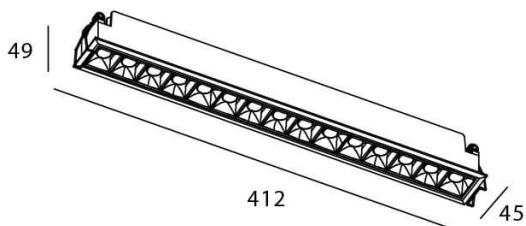

### Star

Lavov downlight from the family STAR with a power of 30W and an optics Wall Washer . CCT 3000K. With a total lumen output of 2100lm and a luminous efficiency of 70lm/W.DALI driver. Made in die cast aluminum and finished in Black color. .

### Scheme

Product	
Real power (W)	30
Real luminous flux (Lm)	2100
Luminous efficiency (Lm/W)	70
Beam angle (°)	Wall Washer
Life time (h)	50000 h L80B10
IP	20
Electrical class insulation	Clas II
Colour	Black
Control gear included	Yes
Control gear	DALI
Flicker Free	Yes
Light source	LED
Type of LED	COB
Colour temperature (K)	3000
Colour consistency (SDCM)	SDCM3
CRI	90