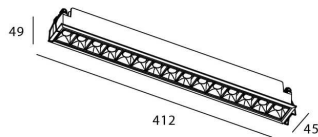

Star

Lavov downlight from the family STAR with a power of 30W and an optics Wall Washer . CCT 3000K. With a total lumen output of 2100lm and a luminous efficiency of 70lm/W.DALI driver. Made in die cast aluminum and finished in Black color. .

Item code	86.D029.5343.02
Product type	Indoor
Category	Downlights
Family	STAR
Subfamily	Star
Pictograms	

Scheme

Product	
Real power (W)	30
Real luminous flux (Lm)	2100
Luminous efficiency (Lm/W)	70
Beam angle (°)	Wall Washer
Life time (h)	50000 h L80B10
IP	20
Electrical class insulation	Clas II
Colour	Black
Control gear included	Yes
Control gear	DALI
Flicker Free	Yes
Light source	LED
Type of LED	COB
Colour temperature (K)	3000
Colour consistency (SDCM)	SDCM<3
CRI	90