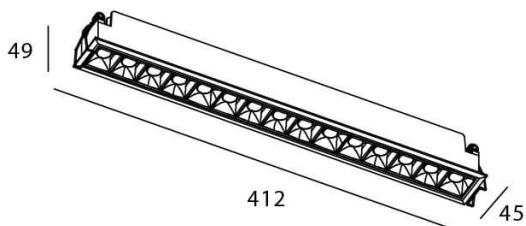

### Star

Lavov downlight from the family STAR with a power of 30W and an optics 15 degrees . CCT 4000K. With a total lumen output of 2100lm and a luminous efficiency of 70lm/W.ON/OFF driver. Made in die cast aluminum and finished in White color. UGR19.

### Scheme

Product	
Real power (W)	30
Real luminous flux (Lm)	2100
Luminous efficiency (Lm/W)	70
Beam angle (&ordm;)	15
Life time (h)	50000 h L80B10
IP	20
Electrical class insulation	Clas II
Colour	White
U. G. R	UGR<19
Control gear included	Yes
Control gear	ON/OFF
Flicker Free	Yes
Light source	LED
Type of LED	COB
Colour temperature (K)	4000
Colour consistency (SDCM)	SDCM<3
CRI	90