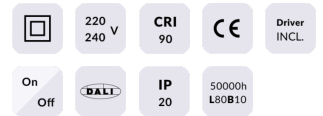

Star

Lavov downlight from the family STAR with a power of 30W and an optics 15 degrees . CCT 4000K. With a total lumen output of 2100lm and a luminous efficiency of 70lm/W.ON/OFF driver.

Made in die cast aluminum and finished in White color. UGR

Item code	86.D029.5411.01
Product type	Indoor
Category	Downlights
Family	STAR
Subfamily	Star

Pictograms

Product

Real power (W)	30
Real luminous flux (Lm)	2100
Luminous efficiency (Lm/W)	70
Beam angle (°)	15
Life time (h)	50000 h L80B10
IP	20
Electrical class insulation	Clas II
Colour	White
U. G. R	UGR<19
Control gear included	Yes
Control gear	ON/OFF
Flicker Free	Yes
Light source	LED
Type of LED	COB
Colour temperature (K)	4000
Colour consistency (SDCM)	SDCM<3
CRI	90