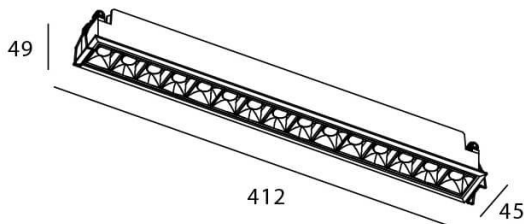

Star

Lavov downlight from the family STAR with a power of 30W and an optics 15 degrees . CCT 4000K. With a total lumen output of 2100lm and a luminous efficiency of 70lm/W.DALI driver. Made in die cast aluminum and finished in White color. UGR19.

Item code	86.D029.5413.01
Product type	Indoor
Category	Downlights
Family	STAR
Subfamily	Star

Pictograms

Scheme

Product

Real power (W)	30
Real luminous flux (Lm)	2100
Luminous efficiency (Lm/W)	70
Beam angle (&ordm;)	15
Life time (h)	50000 h L80B10
IP	20
Electrical class insulation	Clas II
Colour	White
U. G. R	UGR<19
Control gear included	Yes
Control gear	DALI
Flicker Free	Yes
Light source	LED
Type of LED	COB
Colour temperature (K)	4000
Colour consistency (SDCM)	SDCM<3
CRI	90