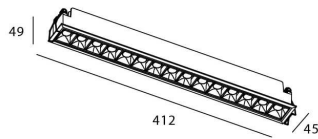

Star

Lavov downlight from the family STAR with a power of 30W and an optics 15 degrees . CCT 4000K. With a total lumen output of 2100lm and a luminous efficiency of 70lm/W.DALI driver. Made in die cast aluminum and finished in Black color. UGR

Item code 86.D029.5413.02

Product type Indoor

Category Downlights

Family STAR

Subfamily Star

Pictograms

Product

Real power (W) 30

Real luminous flux (Lm) 2100

Luminous efficiency (Lm/W) 70

Beam angle (°) 15

Life time (h) 50000 h L80B10

IP 20

Electrical class insulation Clas II

Colour Black

U. G. R UGR<19

Control gear included Yes

Control gear DALI

Flicker Free Yes

Light source LED

Type of LED COB

Colour temperature (K) 4000

Colour consistency (SDCM) SDCM<3

CRI 90

Scheme

Photometry