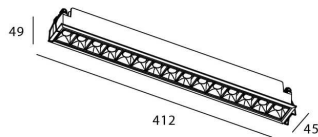

Star

Lavov downlight from the family STAR with a power of 30W and an optics 15 degrees . CCT 4000K. With a total lumen output of 2100lm and a luminous efficiency of 70lm/W.DALI driver. Made in die cast aluminum and finished in Black color. UGR

Item code 86.D029.5413.02

Product type Indoor

Category Downlights

Family STAR

Subfamily Star

Pictograms

Product

Real power (W) 30

Real luminous flux (Lm) 2100

Luminous efficiency (Lm/W) 70

Beam angle (°) 15

Life time (h) 50000 h L80B10

IP 20

Electrical class insulation Clas II

Colour Black

U. G. R UGR<19

Control gear included Yes

Control gear DALI

Flicker Free Yes

Light source LED

Type of LED COB

Colour temperature (K) 4000

Colour consistency (SDCM) SDCM<3

CRI 90

Scheme

Photometry