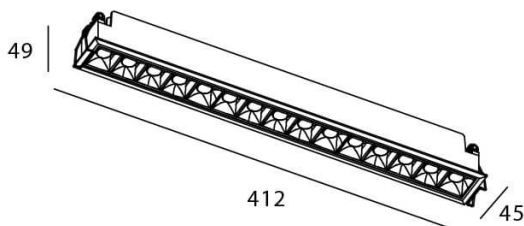

Star

Lavov downlight from the family STAR with a power of 30W and an optics 15 degrees . CCT 4000K. With a total lumen output of 2100lm and a luminous efficiency of 70lm/W.DALI driver. Made in die cast aluminum and finished in Black color. UGR19.

Item code	86.D029.5413.02
Product type	Indoor
Category	Downlights
Family	STAR
Subfamily	Star

Pictograms

Product	
Real power (W)	30
Real luminous flux (Lm)	2100
Luminous efficiency (Lm/W)	70
Beam angle (°)	15
Life time (h)	50000 h L80B10
IP	20
Electrical class insulation	Clas II
Colour	Black
U. G. R	UGR19
Control gear included	Yes
Control gear	DALI
Flicker Free	Yes
Light source	LED
Type of LED	COB
Colour temperature (K)	4000
Colour consistency (SDCM)	SDCM3
CRI	90

Scheme

Photometry