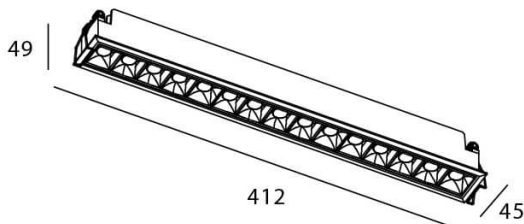

Scheme

Star

Lavov downlight from the family STAR with a power of 30W and an optics 30 degrees . CCT 4000K. With a total lumen output of 2100lm and a luminous efficiency of 70lm/W.ON/OFF driver. Made in die cast aluminum and finished in White color. UGR19.

Item code	86.D029.5421.01
Product type	Indoor
Category	Downlights
Family	STAR
Subfamily	Star
Pictograms	

Product	
Real power (W)	30
Real luminous flux (Lm)	2100
Luminous efficiency (Lm/W)	70
Beam angle (°)	30
Life time (h)	50000 h L80B10
IP	20
Electrical class insulation	Clas II
Colour	White
U. G. R	UGR19
Control gear included	Yes
Control gear	ON/OFF
Flicker Free	Yes
Light source	LED
Type of LED	COB
Colour temperature (K)	4000
Colour consistency (SDCM)	SDCM3
CRI	90