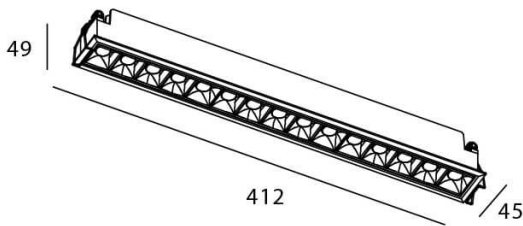

Star

Lavov downlight from the family STAR with a power of 30W and an optics 30 degrees . CCT 4000K. With a total lumen output of 2100lm and a luminous efficiency of 70lm/W.DALI driver. Made in die cast aluminum and finished in White color. UGR19.

Item code	86.D029.5423.01
Product type	Indoor
Category	Downlights
Family	STAR
Subfamily	Star

Pictograms

Product	
Real power (W)	30
Real luminous flux (Lm)	2100
Luminous efficiency (Lm/W)	70
Beam angle (&ordm;)	30
Life time (h)	50000 h L80B10
IP	20
Electrical class insulation	Clas II
Colour	White
U. G. R	UGR<19
Control gear included	Yes
Control gear	DALI
Flicker Free	Yes
Light source	LED
Type of LED	COB
Colour temperature (K)	4000
Colour consistency (SDCM)	SDCM<3
CRI	90

Scheme

Photometry