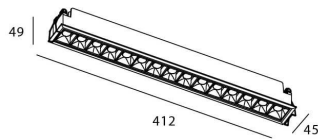

Star

Lavov downlight from the family STAR with a power of 30W and an optics 30 degrees . CCT 4000K. With a total lumen output of 2100lm and a luminous efficiency of 70lm/W.DALI driver. Made in die cast aluminum and finished in White color. UGR

Item code	86.D029.5423.01
Product type	Indoor
Category	Downlights
Family	STAR
Subfamily	Star

Pictograms

Product	
Real power (W)	30
Real luminous flux (Lm)	2100
Luminous efficiency (Lm/W)	70
Beam angle (°)	30
Life time (h)	50000 h L80B10
IP	20
Electrical class insulation	Clas II
Colour	White
U. G. R	UGR<19
Control gear included	Yes
Control gear	DALI
Flicker Free	Yes
Light source	LED
Type of LED	COB
Colour temperature (K)	4000
Colour consistency (SDCM)	SDCM<3
CRI	90

Scheme

Photometry