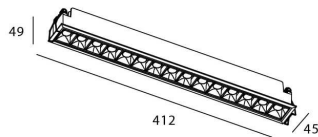

Star

Lavov downlight from the family STAR with a power of 30W and an optics 30 degrees . CCT 4000K. With a total lumen output of 2100lm and a luminous efficiency of 70lm/W.DALI driver. Made in die cast aluminum and finished in White color. UGR

Item code 86.D029.5423.01

Product type Indoor

Category Downlights

Family STAR

Subfamily Star

Pictograms

Product

Real power (W) 30

Real luminous flux (Lm) 2100

Luminous efficiency (Lm/W) 70

Beam angle (°) 30

Life time (h) 50000 h L80B10

IP 20

Electrical class insulation Clas II

Colour White

U. G. R UGR<19

Control gear included Yes

Control gear DALI

Flicker Free Yes

Light source LED

Type of LED COB

Colour temperature (K) 4000

Colour consistency (SDCM) SDCM<3

CRI 90

Scheme

Photometry