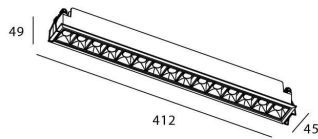

Star

Lavov downlight from the family STAR with a power of 30W and an optics 30 degrees . CCT 4000K. With a total lumen output of 2100lm and a luminous efficiency of 70lm/W.DALI driver. Made in die cast aluminum and finished in White color. UGR

Item code 86.D029.5423.01

Product type Indoor

Category Downlights

Family STAR

Subfamily Star

Pictograms

Product

Real power (W) 30

Real luminous flux (Lm) 2100

Luminous efficiency (Lm/W) 70

Beam angle (°) 30

Life time (h) 50000 h L80B10

IP 20

Electrical class insulation Clas II

Colour White

U. G. R UGR<19

Control gear included Yes

Control gear DALI

Flicker Free Yes

Light source LED

Type of LED COB

Colour temperature (K) 4000

Colour consistency (SDCM) SDCM<3

CRI 90

Scheme

Photometry