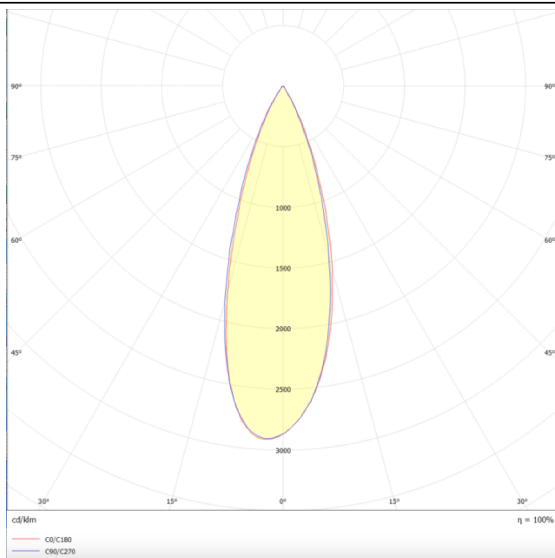

Star

Lavov downlight from the family STAR with a power of 30W and an optics 30 degrees . CCT 4000K. With a total lumen output of 2100lm and a luminous efficiency of 70lm/W.DALI driver. Made in die cast aluminum and finished in Black color. UGR19.

Scheme

Photometry

Item code	86.D029.5423.02
Product type	Indoor
Category	Downlights
Family	STAR
Subfamily	Star
Pictograms	

Product	
Real power (W)	30
Real luminous flux (Lm)	2100
Luminous efficiency (Lm/W)	70
Beam angle (°)	30
Life time (h)	50000 h L80B10
IP	20
Electrical class insulation	Clas II
Colour	Black
U. G. R	UGR19
Control gear included	Yes
Control gear	DALI
Flicker Free	Yes
Light source	LED
Type of LED	COB
Colour temperature (K)	4000
Colour consistency (SDCM)	SDCM3
CRI	90