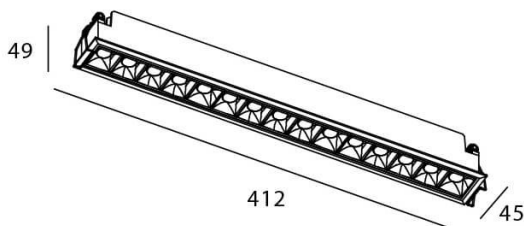

Star

Lavov downlight from the family STAR with a power of 30W and an optics 30 degrees . CCT 4000K. With a total lumen output of 2100lm and a luminous efficiency of 70lm/W.DALI driver. Made in die cast aluminum and finished in Black color. UGR19.

Scheme

Photometry

Item code	86.D029.5423.02
Product type	Indoor
Category	Downlights
Family	STAR
Subfamily	Star
Pictograms	

Product	
Real power (W)	30
Real luminous flux (Lm)	2100
Luminous efficiency (Lm/W)	70
Beam angle (°)	30
Life time (h)	50000 h L80B10
IP	20
Electrical class insulation	Clas II
Colour	Black
U. G. R	UGR19
Control gear included	Yes
Control gear	DALI
Flicker Free	Yes
Light source	LED
Type of LED	COB
Colour temperature (K)	4000
Colour consistency (SDCM)	SDCM3
CRI	90