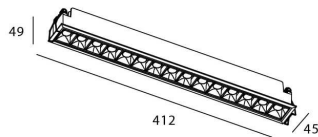

Star

Lavov downlight from the family STAR with a power of 30W and an optics 30 degrees . CCT 4000K. With a total lumen output of 2100lm and a luminous efficiency of 70lm/W.DALI driver. Made in die cast aluminum and finished in Black color. UGR

Item code 86.D029.5423.02

Product type Indoor

Category Downlights

Family STAR

Subfamily Star

Pictograms

Product

Real power (W) 30

Real luminous flux (Lm) 2100

Luminous efficiency (Lm/W) 70

Beam angle (°) 30

Life time (h) 50000 h L80B10

IP 20

Electrical class insulation Clas II

Colour Black

U. G. R UGR<19

Control gear included Yes

Control gear DALI

Flicker Free Yes

Light source LED

Type of LED COB

Colour temperature (K) 4000

Colour consistency (SDCM) SDCM<3

CRI 90

Scheme

Photometry