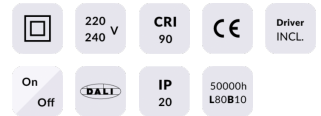

Star

Lavov downlight from the family STAR with a power of 30W and an optics 45 degrees . CCT 4000K. With a total lumen output of 2100lm and a luminous efficiency of 70lm/W.ON/OFF driver.

Made in die cast aluminum and finished in White color. UGR

Item code	86.D029.5431.01
Product type	Indoor
Category	Downlights
Family	STAR
Subfamily	Star

Pictograms

Product

Real power (W)	30
Real luminous flux (Lm)	2100
Luminous efficiency (Lm/W)	70
Beam angle (°)	45
Life time (h)	50000 h L80B10
IP	20
Electrical class insulation	Clas II
Colour	White
U. G. R	UGR<19
Control gear included	Yes
Control gear	ON/OFF
Flicker Free	Yes
Light source	LED
Type of LED	COB
Colour temperature (K)	4000
Colour consistency (SDCM)	SDCM<3
CRI	90