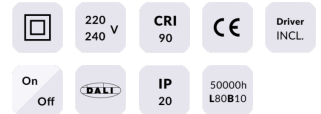

Star

Lavov downlight from the family STAR with a power of 30W and an optics 45 degrees . CCT 4000K. With a total lumen output of 2100lm and a luminous efficiency of 70lm/W.ON/OFF driver.

Made in die cast aluminum and finished in White color. UGR

Item code	86.D029.5431.01
Product type	Indoor
Category	Downlights
Family	STAR
Subfamily	Star

Pictograms

Product

Real power (W)	30
Real luminous flux (Lm)	2100
Luminous efficiency (Lm/W)	70
Beam angle (°)	45
Life time (h)	50000 h L80B10
IP	20
Electrical class insulation	Clas II
Colour	White
U. G. R	UGR<19
Control gear included	Yes
Control gear	ON/OFF
Flicker Free	Yes
Light source	LED
Type of LED	COB
Colour temperature (K)	4000
Colour consistency (SDCM)	SDCM<3
CRI	90