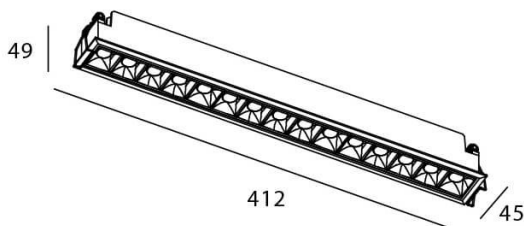

Star

Lavov downlight from the family STAR with a power of 30W and an optics 45 degrees . CCT 4000K. With a total lumen output of 2100lm and a luminous efficiency of 70lm/W.ON/OFF driver. Made in die cast aluminum and finished in White color. UGR19.

Scheme

Item code	86.D029.5431.01
Product type	Indoor
Category	Downlights
Family	STAR
Subfamily	Star
Pictograms	

Product	
Real power (W)	30
Real luminous flux (Lm)	2100
Luminous efficiency (Lm/W)	70
Beam angle (°)	45
Life time (h)	50000 h L80B10
IP	20
Electrical class insulation	Clas II
Colour	White
U. G. R	UGR19
Control gear included	Yes
Control gear	ON/OFF
Flicker Free	Yes
Light source	LED
Type of LED	COB
Colour temperature (K)	4000
Colour consistency (SDCM)	SDCM3
CRI	90