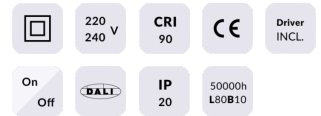

### Star

Lavov downlight from the family STAR with a power of 30W and an optics 45 degrees . CCT 4000K. With a total lumen output of 2100lm and a luminous efficiency of 70lm/W.ON/OFF driver.

Made in die cast aluminum and finished in White color. UGR

### Product

<b>Real power (W)</b>	<b>30</b>
<b>Real luminous flux (Lm)</b>	<b>2100</b>
<b>Luminous efficiency (Lm/W)</b>	<b>70</b>
<b>Beam angle (°)</b>	<b>45</b>
<b>Life time (h)</b>	<b>50000 h L80B10</b>
<b>IP</b>	<b>20</b>
<b>Electrical class insulation</b>	<b>Clas II</b>
<b>Colour</b>	<b>White</b>
<b>U. G. R</b>	<b>UGR&lt;19</b>
<b>Control gear included</b>	<b>Yes</b>
<b>Control gear</b>	<b>ON/OFF</b>
<b>Flicker Free</b>	<b>Yes</b>
<b>Light source</b>	<b>LED</b>
<b>Type of LED</b>	<b>COB</b>
<b>Colour temperature (K)</b>	<b>4000</b>
<b>Colour consistency (SDCM)</b>	<b>SDCM&lt;3</b>
<b>CRI</b>	<b>90</b>