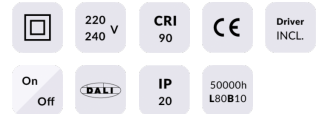

Star

Lavov downlight from the family STAR with a power of 30W and an optics 45 degrees . CCT 4000K. With a total lumen output of 2100lm and a luminous efficiency of 70lm/W.ON/OFF driver.

Made in die cast aluminum and finished in Black color. UGR

Item code	86.D029.5431.02
Product type	Indoor
Category	Downlights
Family	STAR
Subfamily	Star

Pictograms

Product

Real power (W)	30
Real luminous flux (Lm)	2100
Luminous efficiency (Lm/W)	70
Beam angle (°)	45
Life time (h)	50000 h L80B10
IP	20
Electrical class insulation	Clas II
Colour	Black
U. G. R	UGR<19
Control gear included	Yes
Control gear	ON/OFF
Flicker Free	Yes
Light source	LED
Type of LED	COB
Colour temperature (K)	4000
Colour consistency (SDCM)	SDCM<3
CRI	90