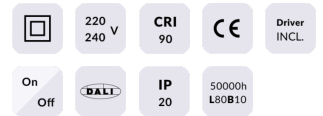

Star

Lavov downlight from the family STAR with a power of 30W and an optics 45 degrees . CCT 4000K. With a total lumen output of 2100lm and a luminous efficiency of 70lm/W.ON/OFF driver.

Made in die cast aluminum and finished in Black color. UGR

Item code	86.D029.5431.02
Product type	Indoor
Category	Downlights
Family	STAR
Subfamily	Star

Pictograms

Product

Real power (W)	30
Real luminous flux (Lm)	2100
Luminous efficiency (Lm/W)	70
Beam angle (°)	45
Life time (h)	50000 h L80B10
IP	20
Electrical class insulation	Clas II
Colour	Black
U. G. R	UGR<19
Control gear included	Yes
Control gear	ON/OFF
Flicker Free	Yes
Light source	LED
Type of LED	COB
Colour temperature (K)	4000
Colour consistency (SDCM)	SDCM<3
CRI	90