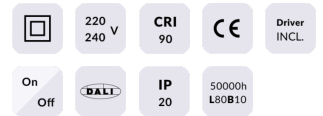

Pictograms