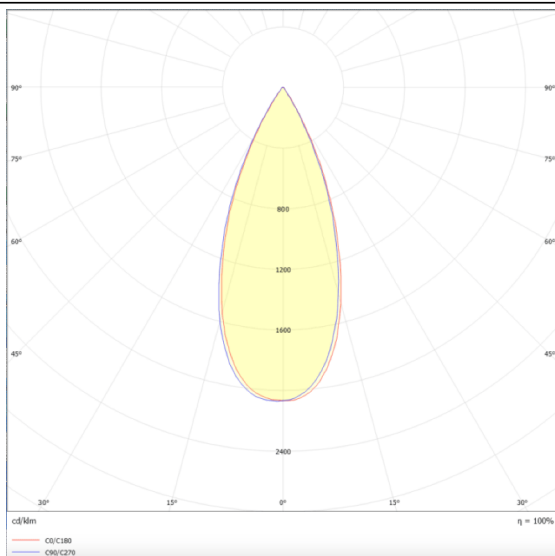

### Scheme

### Photometry

### Star

Lavov downlight from the family STAR with a power of 30W and an optics 45 degrees . CCT 4000K. With a total lumen output of 2100lm and a luminous efficiency of 70lm/W.DALI driver. Made in die cast aluminum and finished in White color. UGR19.

### Product

Real power (W)	30
Real luminous flux (Lm)	2100
Luminous efficiency (Lm/W)	70
Beam angle (°)	45
Life time (h)	50000 h L80B10
IP	20
Electrical class insulation	Clas II
Colour	White
U. G. R	UGR19
Control gear included	Yes
Control gear	DALI
Flicker Free	Yes
Light source	LED
Type of LED	COB
Colour temperature (K)	4000
Colour consistency (SDCM)	SDCM3
CRI	90