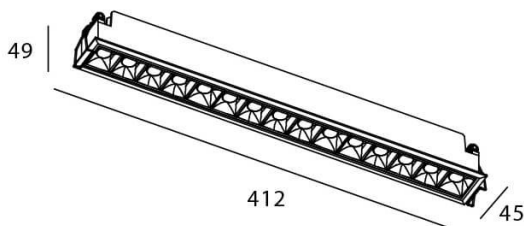

Star

Lavov downlight from the family STAR with a power of 30W and an optics 45 degrees . CCT 4000K. With a total lumen output of 2100lm and a luminous efficiency of 70lm/W.DALI driver. Made in die cast aluminum and finished in White color. UGR19.

Item code	86.D029.5433.01
Product type	Indoor
Category	Downlights
Family	STAR
Subfamily	Star

Pictograms	

Scheme

Product	
Real power (W)	30
Real luminous flux (Lm)	2100
Luminous efficiency (Lm/W)	70
Beam angle (&ordm;)	45
Life time (h)	50000 h L80B10
IP	20
Electrical class insulation	Clas II
Colour	White
U. G. R	UGR<19
Control gear included	Yes
Control gear	DALI
Flicker Free	Yes
Light source	LED
Type of LED	COB
Colour temperature (K)	4000
Colour consistency (SDCM)	SDCM<3
CRI	90

Photometry