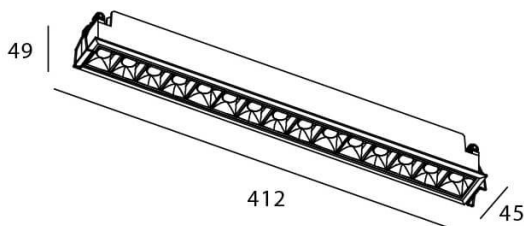

Star

Lavov downlight from the family STAR with a power of 30W and an optics 45 degrees . CCT 4000K. With a total lumen output of 2100lm and a luminous efficiency of 70lm/W.DALI driver. Made in die cast aluminum and finished in Black color. UGR19.

Item code	86.D029.5433.02
Product type	Indoor
Category	Downlights
Family	STAR
Subfamily	Star

Pictograms

Scheme

Product

Real power (W)	30
Real luminous flux (Lm)	2100
Luminous efficiency (Lm/W)	70
Beam angle (°)	45
Life time (h)	50000 h L80B10
IP	20
Electrical class insulation	Clas II
Colour	Black
U. G. R	UGR19
Control gear included	Yes
Control gear	DALI
Flicker Free	Yes
Light source	LED
Type of LED	COB
Colour temperature (K)	4000
Colour consistency (SDCM)	SDCM3
CRI	90