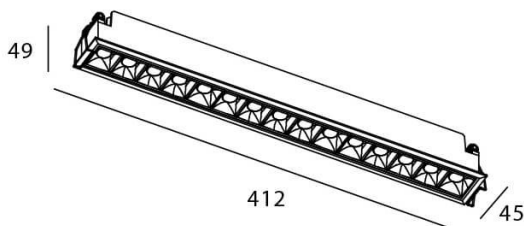

Star

Lavov downlight from the family STAR with a power of 30W and an optics 45 degrees . CCT 4000K. With a total lumen output of 2100lm and a luminous efficiency of 70lm/W.DALI driver. Made in die cast aluminum and finished in Black color. UGR19.

Scheme

Photometry

Item code	86.D029.5433.02
Product type	Indoor
Category	Downlights
Family	STAR
Subfamily	Star
Pictograms	

Product	
Real power (W)	30
Real luminous flux (Lm)	2100
Luminous efficiency (Lm/W)	70
Beam angle (º)	45
Life time (h)	50000 h L80B10
IP	20
Electrical class insulation	Clas II
Colour	Black
U. G. R	UGR<19
Control gear included	Yes
Control gear	DALI
Flicker Free	Yes
Light source	LED
Type of LED	COB
Colour temperature (K)	4000
Colour consistency (SDCM)	SDCM<3
CRI	90