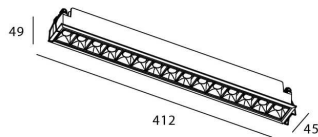

Star

Lavov downlight from the family STAR with a power of 30W and an optics 45 degrees . CCT 4000K. With a total lumen output of 2100lm and a luminous efficiency of 70lm/W.DALI driver. Made in die cast aluminum and finished in Black color. UGR

Item code 86.D029.5433.02

Product type Indoor

Category Downlights

Family STAR

Subfamily Star

Pictograms

Product

Real power (W) 30

Real luminous flux (Lm) 2100

Luminous efficiency (Lm/W) 70

Beam angle (°) 45

Life time (h) 50000 h L80B10

IP 20

Electrical class insulation Clas II

Colour Black

U. G. R UGR<19

Control gear included Yes

Control gear DALI

Flicker Free Yes

Light source LED

Type of LED COB

Colour temperature (K) 4000

Colour consistency (SDCM) SDCM<3

CRI 90

Scheme

Photometry