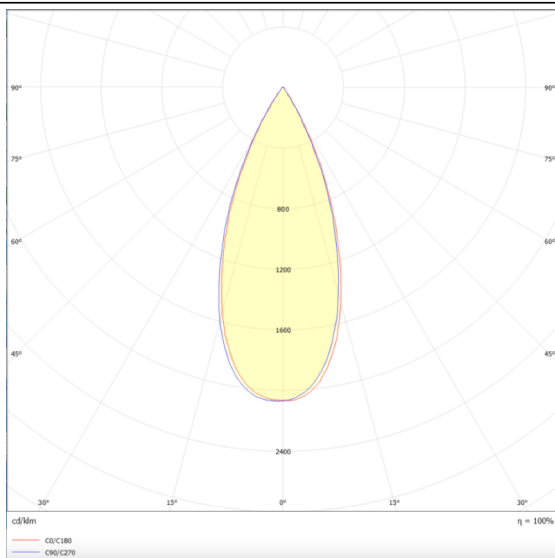

Star

Lavov downlight from the family STAR with a power of 30W and an optics 45 degrees . CCT 4000K. With a total lumen output of 2100lm and a luminous efficiency of 70lm/W.DALI driver. Made in die cast aluminum and finished in Black color. UGR19.

Scheme

Photometry

Item code	86.D029.5433.02
Product type	Indoor
Category	Downlights
Family	STAR
Subfamily	Star
Pictograms	

Product	
Real power (W)	30
Real luminous flux (Lm)	2100
Luminous efficiency (Lm/W)	70
Beam angle (º)	45
Life time (h)	50000 h L80B10
IP	20
Electrical class insulation	Clas II
Colour	Black
U. G. R	UGR<19
Control gear included	Yes
Control gear	DALI
Flicker Free	Yes
Light source	LED
Type of LED	COB
Colour temperature (K)	4000
Colour consistency (SDCM)	SDCM<3
CRI	90