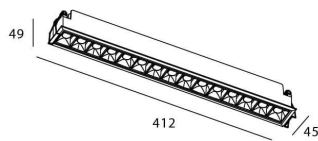

Star

Lavov downlight from the family STAR with a power of 30W and an optics 45 degrees . CCT 4000K. With a total lumen output of 2100lm and a luminous efficiency of 70lm/W.DALI driver. Made in die cast aluminum and finished in Black color. UGR

Item code 86.D029.5433.02

Product type Indoor

Category Downlights

Family STAR

Subfamily Star

Pictograms

Product

Real power (W) 30

Real luminous flux (Lm) 2100

Luminous efficiency (Lm/W) 70

Beam angle (°) 45

Life time (h) 50000 h L80B10

IP 20

Electrical class insulation Clas II

Colour Black

U. G. R UGR<19

Control gear included Yes

Control gear DALI

Flicker Free Yes

Light source LED

Type of LED COB

Colour temperature (K) 4000

Colour consistency (SDCM) SDCM<3

CRI 90

Scheme

Photometry