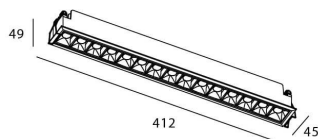

Star

Lavov downlight from the family STAR with a power of 30W and an optics Wall Washer . CCT 4000K. With a total lumen output of 2100lm and a luminous efficiency of 70lm/W.ON/OFF driver. Made in die cast aluminum and finished in White color. .

Item code	86.D029.5441.01
Product type	Indoor
Category	Downlights
Family	STAR
Subfamily	Star

Pictograms

Scheme

Product

Real power (W)	30
Real luminous flux (Lm)	2100
Luminous efficiency (Lm/W)	70
Beam angle (°)	Wall Washer
Life time (h)	50000 h L80B10
IP	20
Electrical class insulation	Clas II
Colour	White
Control gear included	Yes
Control gear	ON/OFF
Flicker Free	Yes
Light source	LED
Type of LED	COB
Colour temperature (K)	4000
Colour consistency (SDCM)	SDCM<3
CRI	90