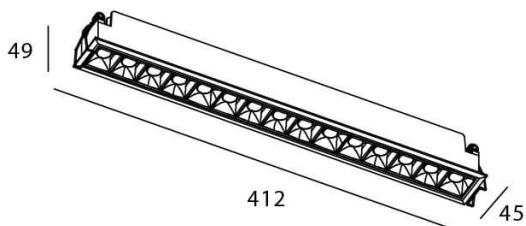

Star

Lavov downlight from the family STAR with a power of 30W and an optics Wall Washer . CCT 4000K. With a total lumen output of 2100lm and a luminous efficiency of 70lm/W.ON/OFF driver. Made in die cast aluminum and finished in White color. .

| | |
|--------------|---|
| Item code | 86.D029.5441.01 |
| Product type | Indoor |
| Category | Downlights |
| Family | STAR |
| Subfamily | Star |
| Pictograms |  |

Scheme

| | |
|-----------------------------|----------------|
| Product | |
| Real power (W) | 30 |
| Real luminous flux (Lm) | 2100 |
| Luminous efficiency (Lm/W) | 70 |
| Beam angle (°) | Wall Washer |
| Life time (h) | 50000 h L80B10 |
| IP | 20 |
| Electrical class insulation | Clas II |
| Colour | White |
| Control gear included | Yes |
| Control gear | ON/OFF |
| Flicker Free | Yes |
| Light source | LED |
| Type of LED | COB |
| Colour temperature (K) | 4000 |
| Colour consistency (SDCM) | SDCM3 |
| CRI | 90 |