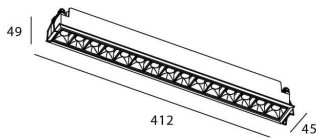

Star

Lavov downlight from the family STAR with a power of 30W and an optics Wall Washer . CCT 4000K. With a total lumen output of 2100lm and a luminous efficiency of 70lm/W.ON/OFF driver. Made in die cast aluminum and finished in White color. .

Item code	86.D029.5441.01
Product type	Indoor
Category	Downlights
Family	STAR
Subfamily	Star
Pictograms	

Scheme

Product	
Real power (W)	30
Real luminous flux (Lm)	2100
Luminous efficiency (Lm/W)	70
Beam angle (°)	Wall Washer
Life time (h)	50000 h L80B10
IP	20
Electrical class insulation	Clas II
Colour	White
Control gear included	Yes
Control gear	ON/OFF
Flicker Free	Yes
Light source	LED
Type of LED	COB
Colour temperature (K)	4000
Colour consistency (SDCM)	SDCM<3
CRI	90