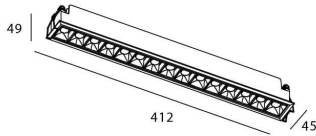

Star

Lavov downlight from the family STAR with a power of 30W and an optics Wall Washer . CCT 4000K. With a total lumen output of 2100lm and a luminous efficiency of 70lm/W.ON/OFF driver. Made in die cast aluminum and finished in White color. .

Item code	86.D029.5441.01
Product type	Indoor
Category	Downlights
Family	STAR
Subfamily	Star

Pictograms

Scheme

Product

Real power (W)	30
Real luminous flux (Lm)	2100
Luminous efficiency (Lm/W)	70
Beam angle (°)	Wall Washer
Life time (h)	50000 h L80B10
IP	20
Electrical class insulation	Clas II
Colour	White
Control gear included	Yes
Control gear	ON/OFF
Flicker Free	Yes
Light source	LED
Type of LED	COB
Colour temperature (K)	4000
Colour consistency (SDCM)	SDCM<3
CRI	90