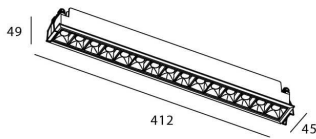

### Star

Lavov downlight from the family STAR with a power of 30W and an optics Wall Washer . CCT 4000K. With a total lumen output of 2100lm and a luminous efficiency of 70lm/W.ON/OFF driver. Made in die cast aluminum and finished in Black color. .

### Scheme

<b>Product</b>	
<b>Real power (W)</b>	<b>30</b>
<b>Real luminous flux (Lm)</b>	<b>2100</b>
<b>Luminous efficiency (Lm/W)</b>	<b>70</b>
<b>Beam angle (°)</b>	<b>Wall Washer</b>
<b>Life time (h)</b>	<b>50000 h L80B10</b>
<b>IP</b>	<b>20</b>
<b>Electrical class insulation</b>	<b>Clas II</b>
<b>Colour</b>	<b>Black</b>
<b>Control gear included</b>	<b>Yes</b>
<b>Control gear</b>	<b>ON/OFF</b>
<b>Flicker Free</b>	<b>Yes</b>
<b>Light source</b>	<b>LED</b>
<b>Type of LED</b>	<b>COB</b>
<b>Colour temperature (K)</b>	<b>4000</b>
<b>Colour consistency (SDCM)</b>	<b>SDCM&lt;3</b>
<b>CRI</b>	<b>90</b>