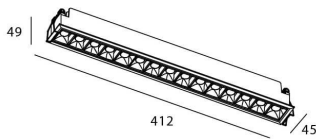

Scheme

Product

Real power (W)	30
Real luminous flux (Lm)	2100
Luminous efficiency (Lm/W)	70
Beam angle (°)	Wall Washer
Life time (h)	50000 h L80B10
IP	20
Electrical class insulation	Clas II
Colour	Black
Control gear included	Yes
Control gear	ON/OFF
Flicker Free	Yes
Light source	LED
Type of LED	COB
Colour temperature (K)	4000
Colour consistency (SDCM)	SDCM<3
CRI	90