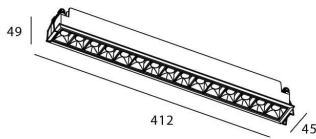

Scheme

Product

Real power (W) 30

Real luminous flux (Lm) 2100

Luminous efficiency (Lm/W) 70

Beam angle (°) Wall Washer

Life time (h) 50000 h L80B10

IP 20

Electrical class insulation Clas II

Colour Black

Control gear included Yes

Control gear ON/OFF

Flicker Free Yes

Light source LED

Type of LED COB

Colour temperature (K) 4000

Colour consistency (SDCM) SDCM<3

CRI 90