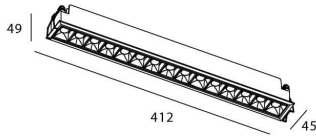

### Star

Lavov downlight from the family STAR with a power of 30W and an optics Wall Washer . CCT 4000K. With a total lumen output of 2100lm and a luminous efficiency of 70lm/W.ON/OFF driver. Made in die cast aluminum and finished in Black color. .

### Scheme

<b>Product</b>	
<b>Real power (W)</b>	<b>30</b>
<b>Real luminous flux (Lm)</b>	<b>2100</b>
<b>Luminous efficiency (Lm/W)</b>	<b>70</b>
<b>Beam angle (°)</b>	<b>Wall Washer</b>
<b>Life time (h)</b>	<b>50000 h L80B10</b>
<b>IP</b>	<b>20</b>
<b>Electrical class insulation</b>	<b>Clas II</b>
<b>Colour</b>	<b>Black</b>
<b>Control gear included</b>	<b>Yes</b>
<b>Control gear</b>	<b>ON/OFF</b>
<b>Flicker Free</b>	<b>Yes</b>
<b>Light source</b>	<b>LED</b>
<b>Type of LED</b>	<b>COB</b>
<b>Colour temperature (K)</b>	<b>4000</b>
<b>Colour consistency (SDCM)</b>	<b>SDCM&lt;3</b>
<b>CRI</b>	<b>90</b>