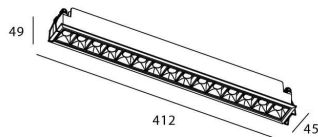

### Product

**Real power (W)** 30

**Real luminous flux (Lm)** 2100

**Luminous efficiency (Lm/W)** 70

**Beam angle (°)** Wall Washer

**Life time (h)** 50000 h L80B10

**IP** 20

**Electrical class insulation** Clas II