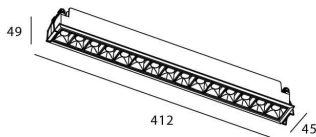

### Product

**Real power (W)** 30

**Real luminous flux (Lm)** 2100

**Luminous efficiency (Lm/W)** 70

**Beam angle (°)** Wall Washer

**Life time (h)** 50000 h L80B10

**IP** 20

**Electrical class insulation** Clas II