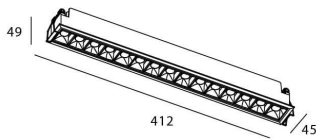

Star

Lavov downlight from the family STAR with a power of 30W and an optics Wall Washer . CCT 4000K. With a total lumen output of 2100lm and a luminous efficiency of 70lm/W.DALI driver. Made in die cast aluminum and finished in White color. .

Item code	86.D029.5443.01
Product type	Indoor
Category	Downlights
Family	STAR
Subfamily	Star

Pictograms

Scheme

Product

Real power (W)	30
Real luminous flux (Lm)	2100
Luminous efficiency (Lm/W)	70
Beam angle (°)	Wall Washer
Life time (h)	50000 h L80B10
IP	20
Electrical class insulation	Clas II
Colour	White
Control gear included	Yes
Control gear	DALI
Flicker Free	Yes
Light source	LED
Type of LED	COB
Colour temperature (K)	4000
Colour consistency (SDCM)	SDCM<3
CRI	90