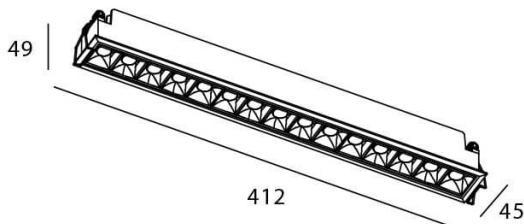

Star

Lavov downlight from the family STAR with a power of 30W and an optics Wall Washer . CCT 4000K. With a total lumen output of 2100lm and a luminous efficiency of 70lm/W.DALI driver. Made in die cast aluminum and finished in White color. .

Scheme

Item code	86.D029.5443.01
Product type	Indoor
Category	Downlights
Family	STAR
Subfamily	Star
Pictograms	

Product	
Real power (W)	30
Real luminous flux (Lm)	2100
Luminous efficiency (Lm/W)	70
Beam angle (º)	Wall Washer
Life time (h)	50000 h L80B10
IP	20
Electrical class insulation	Clas II
Colour	White
Control gear included	Yes
Control gear	DALI
Flicker Free	Yes
Light source	LED
Type of LED	COB
Colour temperature (K)	4000
Colour consistency (SDCM)	SDCM<3
CRI	90