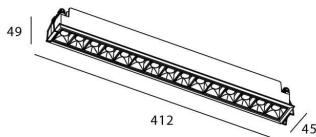

Star

Lavov downlight from the family STAR with a power of 30W and an optics Wall Washer . CCT 4000K. With a total lumen output of 2100lm and a luminous efficiency of 70lm/W.DALI driver. Made in die cast aluminum and finished in White color. .

Item code	86.D029.5443.01
Product type	Indoor
Category	Downlights
Family	STAR
Subfamily	Star
Pictograms	

Scheme

Product

Real power (W)	30
Real luminous flux (Lm)	2100
Luminous efficiency (Lm/W)	70
Beam angle (°)	Wall Washer
Life time (h)	50000 h L80B10
IP	20
Electrical class insulation	Clas II
Colour	White
Control gear included	Yes
Control gear	DALI
Flicker Free	Yes
Light source	LED
Type of LED	COB
Colour temperature (K)	4000
Colour consistency (SDCM)	SDCM<3
CRI	90