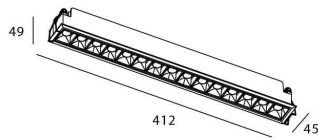

### Star

Lavov downlight from the family STAR with a power of 30W and an optics Wall Washer . CCT 4000K. With a total lumen output of 2100lm and a luminous efficiency of 70lm/W.DALI driver. Made in die cast aluminum and finished in Black color. .

### Scheme

<b>Product</b>	
<b>Real power (W)</b>	<b>30</b>
<b>Real luminous flux (Lm)</b>	<b>2100</b>
<b>Luminous efficiency (Lm/W)</b>	<b>70</b>
<b>Beam angle (°)</b>	<b>Wall Washer</b>
<b>Life time (h)</b>	<b>50000 h L80B10</b>
<b>IP</b>	<b>20</b>
<b>Electrical class insulation</b>	<b>Clas II</b>
<b>Colour</b>	<b>Black</b>
<b>Control gear included</b>	<b>Yes</b>
<b>Control gear</b>	<b>DALI</b>
<b>Flicker Free</b>	<b>Yes</b>
<b>Light source</b>	<b>LED</b>
<b>Type of LED</b>	<b>COB</b>
<b>Colour temperature (K)</b>	<b>4000</b>
<b>Colour consistency (SDCM)</b>	<b>SDCM&lt;3</b>
<b>CRI</b>	<b>90</b>