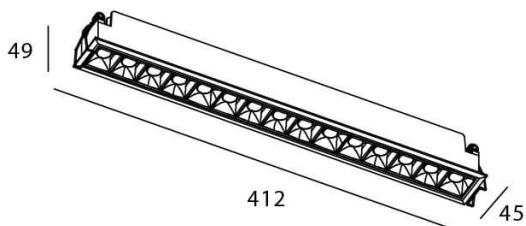

Star

Lavov downlight from the family STAR with a power of 30W and an optics Wall Washer . CCT 4000K. With a total lumen output of 2100lm and a luminous efficiency of 70lm/W.DALI driver. Made in die cast aluminum and finished in Black color. .

Item code	86.D029.5443.02
Product type	Indoor
Category	Downlights
Family	STAR
Subfamily	Star
Pictograms	

Scheme

Product	
Real power (W)	30
Real luminous flux (Lm)	2100
Luminous efficiency (Lm/W)	70
Beam angle (º)	Wall Washer
Life time (h)	50000 h L80B10
IP	20
Electrical class insulation	Clas II
Colour	Black
Control gear included	Yes
Control gear	DALI
Flicker Free	Yes
Light source	LED
Type of LED	COB
Colour temperature (K)	4000
Colour consistency (SDCM)	SDCM<3
CRI	90