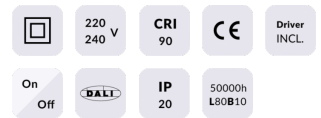

Star

Lavov downlight from the family STAR with a power of 30W and an optics Wall Washer . CCT 4000K. With a total lumen output of 2100lm and a luminous efficiency of 70lm/W.DALI driver. Made in die cast aluminum and finished in Black color. .

Subfamily	Star
------------------	-------------

Pictograms

Scheme

Product

Real power (W)	30
-----------------------	-----------

Real luminous flux (Lm)	2100
--------------------------------	-------------

Luminous efficiency (Lm/W)	70
-----------------------------------	-----------