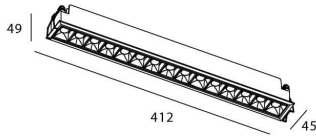

Star

Lavov downlight from the family STAR with a power of 30W and an optics Wall Washer . CCT 4000K. With a total lumen output of 2100lm and a luminous efficiency of 70lm/W.DALI driver. Made in die cast aluminum and finished in Black color. .

Item code	86.D029.5443.02
Product type	Indoor
Category	Downlights
Family	STAR
Subfamily	Star
Pictograms	

Scheme

Product	
Real power (W)	30
Real luminous flux (Lm)	2100
Luminous efficiency (Lm/W)	70
Beam angle (°)	Wall Washer
Life time (h)	50000 h L80B10
IP	20
Electrical class insulation	Clas II
Colour	Black
Control gear included	Yes
Control gear	DALI
Flicker Free	Yes
Light source	LED
Type of LED	COB
Colour temperature (K)	4000
Colour consistency (SDCM)	SDCM<3
CRI	90