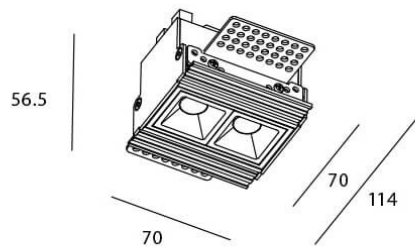

### Star-T

Lavov Downlights from the family Star-T, power 4 W and CRI 90 with an optic 15 degrees made in Die Cast Aluminum finished in White with a real lumen output of 240lm and an efficiency of 60lm/W. ON/OFF driver.

### Scheme

Product	
Real power (W)	4
Real luminous flux (Lm)	240
Luminous efficiency (Lm/W)	60
Beam angle (&ordm;)	15
Life time (h)	50000 h L80B10
IP	20
Electrical class insulation	Clas II
Colour	White
U. G. R	<19
Control gear included	Yes
Control gear	ON/OFF
Flicker Free	Yes
Light source	LED
Type of LED	COB
Colour temperature (K)	3000
Colour consistency (SDCM)	SDCM<3
CRI	90