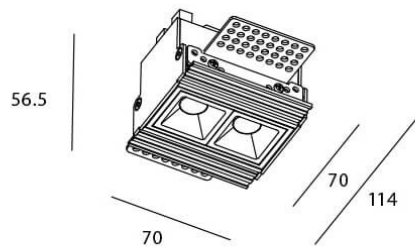

### Star-T

Lavov Downlights from the family Star-T, power 4 W and CRI 90 with an optic 15 degrees made in Die Cast Aluminum finished in Black with a real lumen output of 240lm and an efficiency of 60lm/W. ON/OFF driver.

### Scheme

Product	
Real power (W)	4
Real luminous flux (Lm)	240
Luminous efficiency (Lm/W)	60
Beam angle (°)	15
Life time (h)	50000 h L80B10
IP	20
Electrical class insulation	Clas II
Colour	Black
U. G. R	19
Control gear included	Yes
Control gear	ON/OFF
Flicker Free	Yes
Light source	LED
Type of LED	COB
Colour temperature (K)	3000
Colour consistency (SDCM)	SDCM3
CRI	90