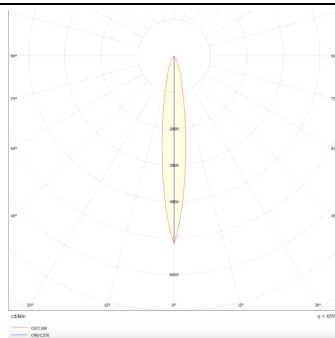

Star-T

Lavov Downlights from the family Star-T, power 4 W and CRI 90 with an optic 15 degrees made in Die Cast Aluminum finished in White with a real lumen output of 240lm and an efficiency of 60lm/W. DALI driver.

Item code	86.D030.1313.01
Product type	Indoor
Category	Downlights
Family	STAR
Subfamily	Star-T
Pictograms	

Scheme

Photometry

Product	
Real power (W)	4
Real luminous flux (Lm)	240
Luminous efficiency (Lm/W)	60
Beam angle (°)	15
Life time (h)	50000 h L80B10
IP	20
Electrical class insulation	Clas II
Colour	White
U. G. R	<19
Control gear included	Yes
Control gear	DALI
Flicker Free	Yes
Light source	LED
Type of LED	COB
Colour temperature (K)	3000
Colour consistency (SDCM)	SDCM<3
CRI	90