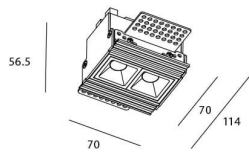

Star-T

Lavov Downlights from the family Star-T, power 4 W and CRI 90 with an optic 15 degrees made in Die Cast Aluminum finished in White with a real lumen output of 240lm and an efficiency of 60lm/W. DALI driver.

Item code	86.D030.1313.01
Product type	Indoor
Category	Downlights
Family	STAR
Subfamily	Star-T
Pictograms	

Scheme

Photometry

Product	
Real power (W)	4
Real luminous flux (Lm)	240
Luminous efficiency (Lm/W)	60
Beam angle (°)	15
Life time (h)	50000 h L80B10
IP	20
Electrical class insulation	Clas II
Colour	White
U. G. R	<19
Control gear included	Yes
Control gear	DALI
Flicker Free	Yes
Light source	LED
Type of LED	COB
Colour temperature (K)	3000
Colour consistency (SDCM)	SDCM<3
CRI	90