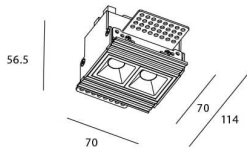

Star-T

Lavov Downlights from the family Star-T, power 4 W and CRI 90 with an optic 15 degrees made in Die Cast Aluminum finished in Black with a real lumen output of 240lm and an efficiency of 60lm/W. DALI driver.

Item code	86.D030.1313.02
Product type	Indoor
Category	Downlights
Family	STAR
Subfamily	Star-T
Pictograms	

Scheme

Photometry

Product	
Real power (W)	4
Real luminous flux (Lm)	240
Luminous efficiency (Lm/W)	60
Beam angle (°)	15
Life time (h)	50000 h L80B10
IP	20
Electrical class insulation	Clas II
Colour	Black
U. G. R	<19
Control gear included	Yes
Control gear	DALI
Flicker Free	Yes
Light source	LED
Type of LED	COB
Colour temperature (K)	3000
Colour consistency (SDCM)	SDCM<3
CRI	90