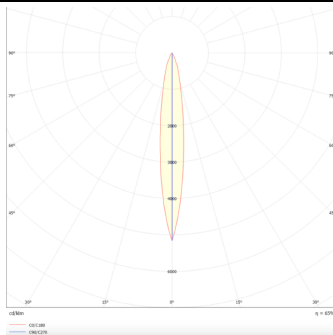

Star-T

Lavov Downlights from the family Star-T, power 4 W and CRI 90 with an optic 15 degrees made in Die Cast Aluminum finished in Black with a real lumen output of 240lm and an efficiency of 60lm/W. DALI driver.

Item code	86.D030.1313.02
Product type	Indoor
Category	Downlights
Family	STAR
Subfamily	Star-T
Pictograms	

Scheme

Photometry

Product	
Real power (W)	4
Real luminous flux (Lm)	240
Luminous efficiency (Lm/W)	60
Beam angle (°)	15
Life time (h)	50000 h L80B10
IP	20
Electrical class insulation	Clas II
Colour	Black
U. G. R	<19
Control gear included	Yes
Control gear	DALI
Flicker Free	Yes
Light source	LED
Type of LED	COB
Colour temperature (K)	3000
Colour consistency (SDCM)	SDCM<3
CRI	90