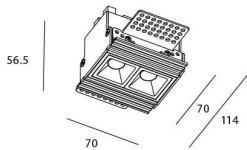

Star-T

Lavov Downlights from the family Star-T, power 4 W and CRI 90 with an optic 30 degrees made in Die Cast Aluminum finished in Black with a real lumen output of 240lm and an efficiency of 60lm/W. ON/OFF driver.

Item code	86.D030.1321.02
Product type	Indoor
Category	Downlights
Family	STAR
Subfamily	Star-T
Pictograms	

Scheme

Product

Real power (W)	4
Real luminous flux (Lm)	240
Luminous efficiency (Lm/W)	60
Beam angle (°)	30
Life time (h)	50000 h L80B10
IP	20
Electrical class insulation	Clas II
Colour	Black
U. G. R	<19
Control gear included	Yes
Control gear	ON/OFF
Flicker Free	Yes
Light source	LED
Type of LED	COB
Colour temperature (K)	3000
Colour consistency (SDCM)	SDCM<3
CRI	90