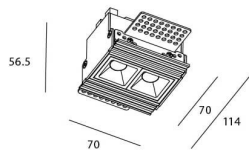

Star-T

Lavov Downlights from the family Star-T, power 4 W and CRI 90 with an optic 30 degrees made in Die Cast Aluminum finished in White with a real lumen output of 240lm and an efficiency of 60lm/W. DALI driver.

Item code	86.D030.1323.01
Product type	Indoor
Category	Downlights
Family	STAR
Subfamily	Star-T
Pictograms	

Scheme

Photometry

Product	
Real power (W)	4
Real luminous flux (Lm)	240
Luminous efficiency (Lm/W)	60
Beam angle (°)	30
Life time (h)	50000 h L80B10
IP	20
Electrical class insulation	Clas II
Colour	White
U. G. R	<19
Control gear included	Yes
Control gear	DALI
Flicker Free	Yes
Light source	LED
Type of LED	COB
Colour temperature (K)	3000
Colour consistency (SDCM)	SDCM<3
CRI	90