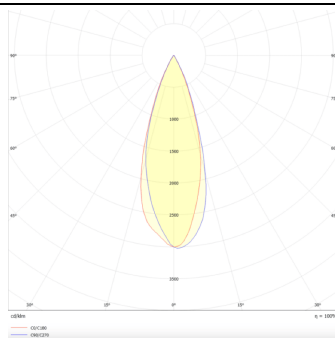

Star-T

Lavov Downlights from the family Star-T, power 4 W and CRI 90 with an optic 30 degrees made in Die Cast Aluminum finished in White with a real lumen output of 240lm and an efficiency of 60lm/W. DALI driver.

Item code	86.D030.1323.01
Product type	Indoor
Category	Downlights
Family	STAR
Subfamily	Star-T
Pictograms	

Scheme

Photometry

Product	
Real power (W)	4
Real luminous flux (Lm)	240
Luminous efficiency (Lm/W)	60
Beam angle (°)	30
Life time (h)	50000 h L80B10
IP	20
Electrical class insulation	Clas II
Colour	White
U. G. R	<19
Control gear included	Yes
Control gear	DALI
Flicker Free	Yes
Light source	LED
Type of LED	COB
Colour temperature (K)	3000
Colour consistency (SDCM)	SDCM<3
CRI	90