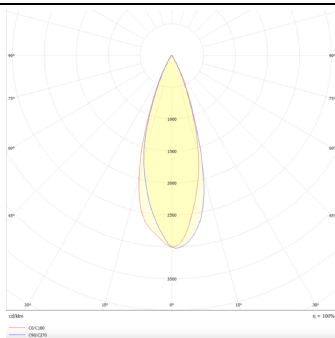

Star-T

Lavov Downlights from the family Star-T, power 4 W and CRI 90 with an optic 30 degrees made in Die Cast Aluminum finished in Black with a real lumen output of 240lm and an efficiency of 60lm/W. DALI driver.

Item code	86.D030.1323.02
Product type	Indoor
Category	Downlights
Family	STAR
Subfamily	Star-T
Pictograms	

Scheme

Photometry

Product	
Real power (W)	4
Real luminous flux (Lm)	240
Luminous efficiency (Lm/W)	60
Beam angle (°)	30
Life time (h)	50000 h L80B10
IP	20
Electrical class insulation	Clas II
Colour	Black
U. G. R	<19
Control gear included	Yes
Control gear	DALI
Flicker Free	Yes
Light source	LED
Type of LED	COB
Colour temperature (K)	3000
Colour consistency (SDCM)	SDCM<3
CRI	90