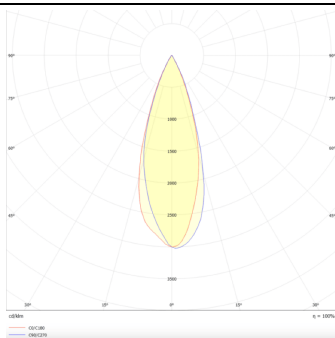

### Star-T

Lavov Downlights from the family Star-T, power 4 W and CRI 90 with an optic 30 degrees made in Die Cast Aluminum finished in Black with a real lumen output of 240lm and an efficiency of 60lm/W. DALI driver.

### Photometry

Product	
Real power (W)	4
Real luminous flux (Lm)	240
Luminous efficiency (Lm/W)	60
Beam angle (°)	30
Life time (h)	50000 h L80B10
IP	20
Electrical class insulation	Clas II
Colour	Black
U. G. R	<19
Control gear included	Yes
Control gear	DALI
Flicker Free	Yes
Light source	LED
Type of LED	COB
Colour temperature (K)	3000
Colour consistency (SDCM)	SDCM<3
CRI	90