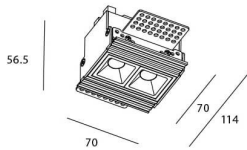

Star-T

Lavov Downlights from the family Star-T, power 4 W and CRI 90 with an optic 45 degrees made in Die Cast Aluminum finished in White with a real lumen output of 240lm and an efficiency of 60lm/W. ON/OFF driver.

Item code	86.D030.1331.01
Product type	Indoor
Category	Downlights
Family	STAR
Subfamily	Star-T
Pictograms	

Scheme

Product

Real power (W)	4
Real luminous flux (Lm)	240
Luminous efficiency (Lm/W)	60
Beam angle (°)	45
Life time (h)	50000 h L80B10
IP	20
Electrical class insulation	Clas II
Colour	White
U. G. R	<19
Control gear included	Yes
Control gear	ON/OFF
Flicker Free	Yes
Light source	LED
Type of LED	COB
Colour temperature (K)	3000
Colour consistency (SDCM)	SDCM<3
CRI	90