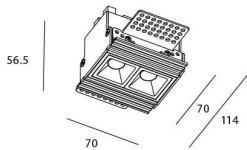

Star-T

Lavov Downlights from the family Star-T, power 4 W and CRI 90 with an optic 45 degrees made in Die Cast Aluminum finished in White with a real lumen output of 240lm and an efficiency of 60lm/W. ON/OFF driver.

Item code	86.D030.1331.01
Product type	Indoor
Category	Downlights
Family	STAR
Subfamily	Star-T
Pictograms	

Scheme

Product

Real power (W)	4
Real luminous flux (Lm)	240
Luminous efficiency (Lm/W)	60
Beam angle (°)	45
Life time (h)	50000 h L80B10
IP	20
Electrical class insulation	Clas II
Colour	White
U. G. R	<19
Control gear included	Yes
Control gear	ON/OFF
Flicker Free	Yes
Light source	LED
Type of LED	COB
Colour temperature (K)	3000
Colour consistency (SDCM)	SDCM<3
CRI	90