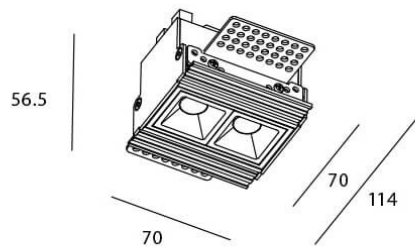

Star-T

Lavov Downlights from the family Star-T, power 4 W and CRI 90 with an optic 45 degrees made in Die Cast Aluminum finished in White with a real lumen output of 240lm and an efficiency of 60lm/W. ON/OFF driver.

Item code	86.D030.1331.01
Product type	Indoor
Category	Downlights
Family	STAR
Subfamily	Star-T
Pictograms	

Scheme

Product	
Real power (W)	4
Real luminous flux (Lm)	240
Luminous efficiency (Lm/W)	60
Beam angle (°)	45
Life time (h)	50000 h L80B10
IP	20
Electrical class insulation	Clas II
Colour	White
U. G. R	19
Control gear included	Yes
Control gear	ON/OFF
Flicker Free	Yes
Light source	LED
Type of LED	COB
Colour temperature (K)	3000
Colour consistency (SDCM)	SDCM3
CRI	90