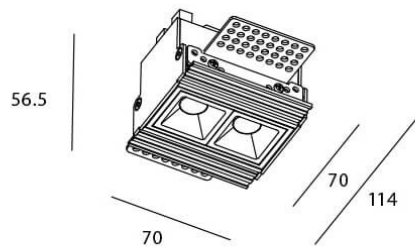

Star-T

Lavov Downlights from the family Star-T, power 4 W and CRI 90 with an optic 45 degrees made in Die Cast Aluminum finished in Black with a real lumen output of 240lm and an efficiency of 60lm/W. ON/OFF driver.

Item code	86.D030.1331.02
Product type	Indoor
Category	Downlights
Family	STAR
Subfamily	Star-T
Pictograms	

Scheme

Product	
Real power (W)	4
Real luminous flux (Lm)	240
Luminous efficiency (Lm/W)	60
Beam angle (º)	45
Life time (h)	50000 h L80B10
IP	20
Electrical class insulation	Clas II
Colour	Black
U. G. R	<19
Control gear included	Yes
Control gear	ON/OFF
Flicker Free	Yes
Light source	LED
Type of LED	COB
Colour temperature (K)	3000
Colour consistency (SDCM)	SDCM<3
CRI	90