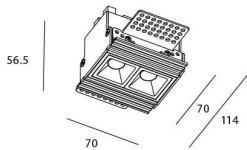

Star-T

Lavov Downlights from the family Star-T, power 4 W and CRI 90 with an optic 45 degrees made in Die Cast Aluminum finished in Black with a real lumen output of 240lm and an efficiency of 60lm/W. ON/OFF driver.

Item code	86.D030.1331.02
Product type	Indoor
Category	Downlights
Family	STAR
Subfamily	Star-T
Pictograms	

Scheme

Product	
Real power (W)	4
Real luminous flux (Lm)	240
Luminous efficiency (Lm/W)	60
Beam angle (°)	45
Life time (h)	50000 h L80B10
IP	20
Electrical class insulation	Clas II
Colour	Black
U. G. R	<19
Control gear included	Yes
Control gear	ON/OFF
Flicker Free	Yes
Light source	LED
Type of LED	COB
Colour temperature (K)	3000
Colour consistency (SDCM)	SDCM<3
CRI	90