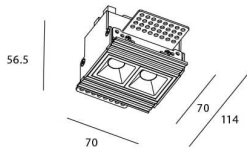

Star-T

Lavov Downlights from the family Star-T, power 4 W and CRI 90 with an optic 45 degrees made in Die Cast Aluminum finished in Black with a real lumen output of 240lm and an efficiency of 60lm/W. ON/OFF driver.

Item code	86.D030.1331.02
Product type	Indoor
Category	Downlights
Family	STAR
Subfamily	Star-T
Pictograms	

Scheme

Product	
Real power (W)	4
Real luminous flux (Lm)	240
Luminous efficiency (Lm/W)	60
Beam angle (°)	45
Life time (h)	50000 h L80B10
IP	20
Electrical class insulation	Clas II
Colour	Black
U. G. R	<19
Control gear included	Yes
Control gear	ON/OFF
Flicker Free	Yes
Light source	LED
Type of LED	COB
Colour temperature (K)	3000
Colour consistency (SDCM)	SDCM<3
CRI	90